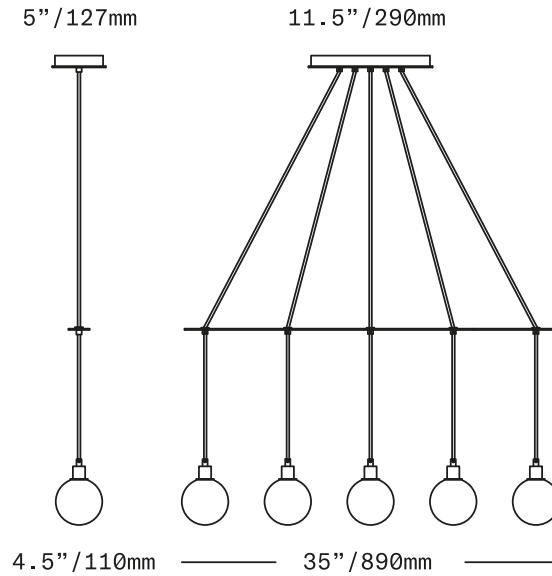

SkLO

Drape Linear 5

CHANDELIER

The Drape Linear 5 Chandelier consists of 5 individual pendants gathered into a straight line and supported by a flat brass bar. Each pendant features a 4.5"/110mm diameter diffuser of handblown Czech glass suspended on a fabric-wrapped electrical cord. The cords pass through and are affixed to the bar and are evenly spaced around its length. The glass diffusers are available in both "dipped" glass, featuring the SkLO double-dipped flame-polished mouth and "textured" glass, featuring a soft, frosted finish and subtle sculpted vertical ridges. Cord lengths are field adjustable.

UL listed suitable for dry and damp locations (US & Canada)

Sockets 120V G9 7W Max

LED bulbs included

Requires recessed electrical box for installation

Accommodates sloped ceilings

Standard cord length 120" (3050mm) – field adjustable – longer lengths available at additional cost

Fixture weight (approximate): 17lbs/8kg

All glass dimensions are approximate – handblown glass dimensions vary by nature and intent

Made in the Czech Republic

LT399 [---][--]

Drape Linear 5 Chandelier

Dipped Glass colors