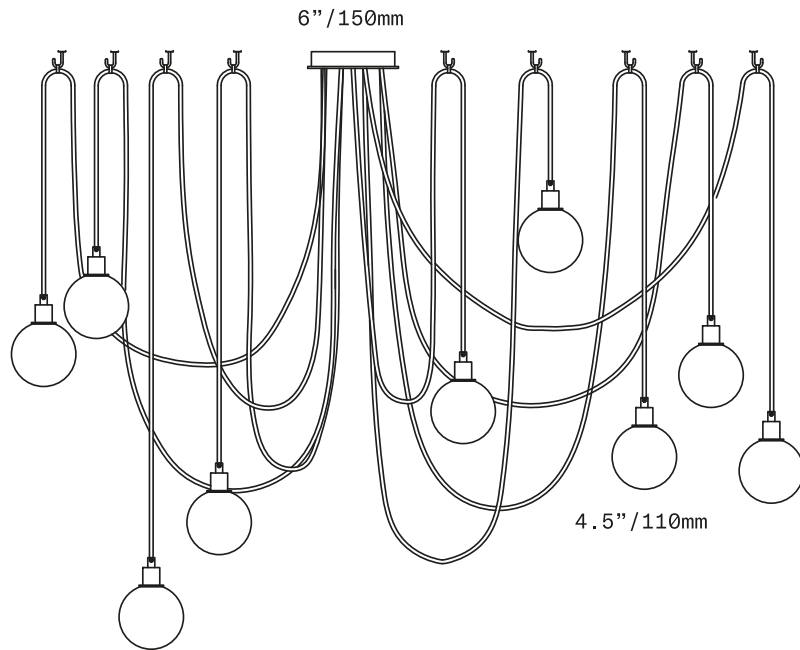

## Drape Hook 9

PENDANT

The Drape Hook 9 Pendant is a multi-pendant fixture featuring diffusers of handblown Czech glass suspended from a single canopy and swagged to ceiling hooks (included). Each pendant is suspended on a fabric-wrapped electrical cord and features a 4.5"/110mm diameter spherical glass diffuser. The glass diffusers are available in both "dipped" glass, featuring the SkLO double-dipped flame-polished mouth and "textured" glass, featuring a soft, frosted finish and subtle sculpted vertical ridges. Cord lengths are field adjustable. Infinite compositions are possible.

UL listed suitable for dry and damp locations (US & Canada)

Sockets 120V G9 7W Max

LED bulbs included

Requires recessed electrical box for installation

Accommodates sloped ceilings

Standard cord length 120" (3050mm) – field adjustable – longer lengths available at additional cost

All glass dimensions are approximate – handblown glass dimensions vary by nature and intent

Made in the Czech Republic

LT177 [---][--]

Drape Hook 9 Pendant

Dipped Glass colors

- Clear [CLR]
- New Blue [NBL]
- Olivin [OLV]
- Smoke [SMK]
- White [WHT]