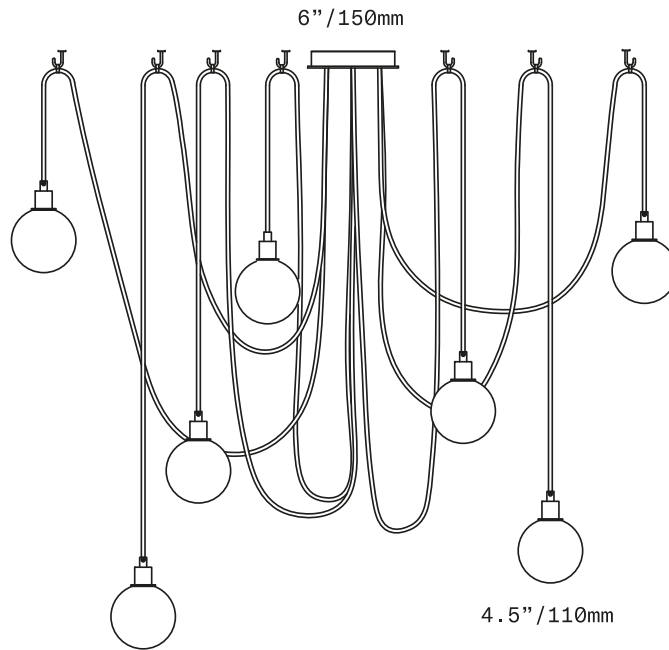

## Drape Hook 7

PENDANT

The Drape Hook 7 Pendant is a multi-pendant fixture featuring diffusers of handblown Czech glass suspended from a single canopy and swagged to ceiling hooks (included). Each pendant is suspended on a fabric-wrapped electrical cord and features a 4.5"/110mm diameter spherical glass diffuser. The glass diffusers are available in both "dipped" glass, featuring the SkLO double-dipped flame-polished mouth and "textured" glass, featuring a soft, frosted finish and subtle sculpted vertical ridges. Cord lengths are field adjustable. Infinite compositions are possible.

UL listed suitable for dry and damp locations (US & Canada)

Sockets 120V G9 7W Max

LED bulbs included

Requires recessed electrical box for installation

Accommodates sloped ceilings

Standard cord length 120" (3050mm) – field adjustable – longer lengths available at additional cost

All glass dimensions are approximate – handblown glass dimensions vary by nature and intent

Made in the Czech Republic

LT176 [---][--]

Drape Hook 7 Pendant

Dipped Glass colors

- Clear [CLR]
- New Blue [NBL]
- Olivin [OLV]
- Smoke [SMK]
- White [WHT]