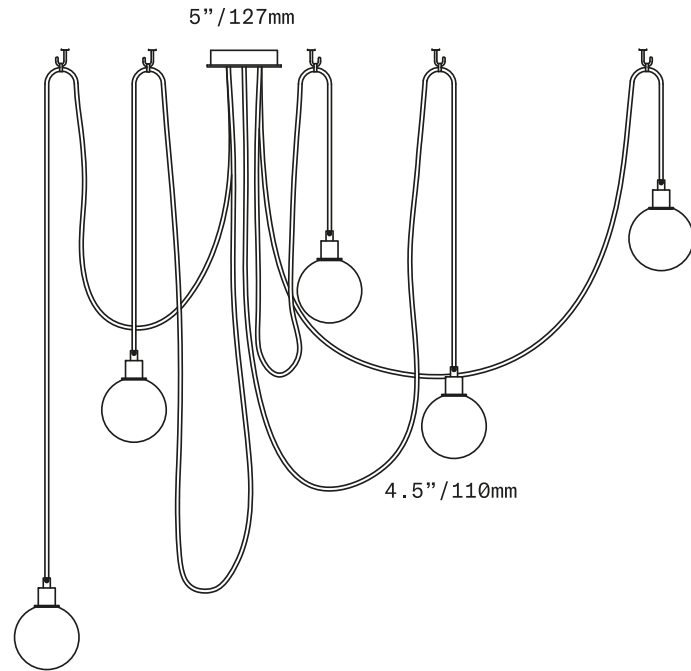

## Drape Hook 5

PENDANT

The Drape Hook 5 Pendant is a multi-pendant fixture featuring diffusers of handblown Czech glass suspended from a single canopy and swagged to ceiling hooks (included). Each pendant is suspended on a fabric-wrapped electrical cord and features a 4.5"/110mm diameter spherical glass diffuser. The glass diffusers are available in both "dipped" glass, featuring the SkLO double-dipped flame-polished mouth and "textured" glass, featuring a soft, frosted finish and subtle sculpted vertical ridges. Cord lengths are field adjustable. Infinite compositions are possible.

UL listed suitable for dry and damp locations (US & Canada)

Sockets 120V G9 7W Max

LED bulbs included

Requires recessed electrical box for installation

Accommodates sloped ceilings

Standard cord length 120" (3050mm) – field adjustable – longer lengths available at additional cost

All glass dimensions are approximate – handblown glass dimensions vary by nature and intent

Made in the Czech Republic

LT174 [---][--]

Drape Hook 5 Pendant

Dipped Glass colors

- Clear [CLR]
- New Blue [NBL]
- Olivin [OLV]
- Smoke [SMK]
- White [WHT]