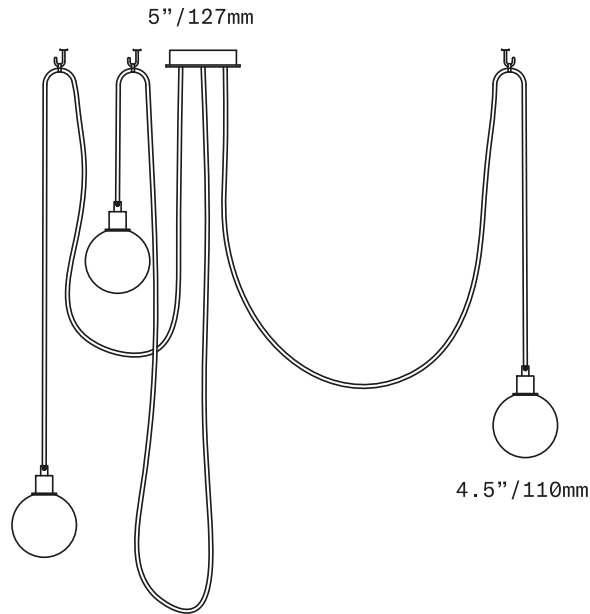

SkLO

Drape Hook 3

PENDANT

The Drape Hook 3 Pendant is a multi-pendant fixture featuring diffusers of handblown Czech glass suspended from a single canopy and swagged to ceiling hooks (included). Each pendant is suspended on a fabric-wrapped electrical cord and features a 4.5"/110mm diameter spherical glass diffuser. The glass diffusers are available in both "dipped" glass, featuring the SkLO double-dipped flame-polished mouth and "textured" glass, featuring a soft, frosted finish and subtle sculpted vertical ridges. Cord lengths are field adjustable. Infinite compositions are possible.

UL listed suitable for dry and damp locations (US & Canada)

Sockets 120V G9 7W Max

LED bulbs included

Requires recessed electrical box for installation

Accommodates sloped ceilings

Standard cord length 120" (3050mm) – field adjustable – longer lengths available at additional cost

All glass dimensions are approximate – handblown glass dimensions vary by nature and intent

Made in the Czech Republic

LT172 [---][--]

Drape Hook 3 Pendant

Dipped Glass colors

- Clear [CLR]
- New Blue [NBL]
- Olivin [OLV]
- Smoke [SMK]
- White [WHT]