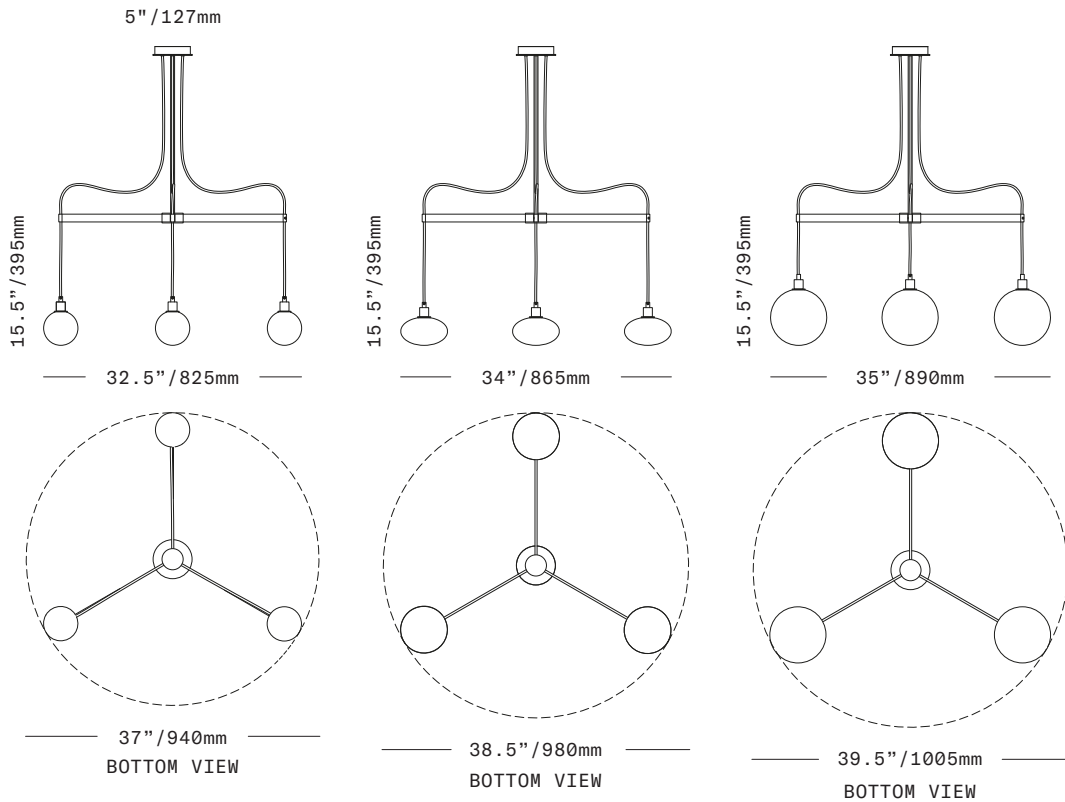

SkLO

Drape Arm 3

CHANDELIER

The Drape Arm 3 Chandelier consists of 3 individual pendants suspended from a 3-spoke brass armature suspended from a single canopy. The glass diffusers are available in three shapes and in both "dipped" glass, featuring the SkLO double-dipped flame-polished mouth and "textured" glass, featuring a soft, frosted finish and subtle sculpted vertical ridges. The exposed cords leave the canopy and pass through the individual arms.

For standard composition, specify only overall drop length – see Drape Arm Chandelier Specification Guide

For compositions other than the standard, specify both rigid brass tube stem length (not field adjustable) and fabric-wrapped cord length (field-adjustable)

Minimum overall drop length: 26"/660mm

Standard composition overall lengths over 53"/1350mm available at additional cost

Fixture weights (approximate):
 15lbs/7kg (LT360)
 20lbs/9kg (LT359)
 15lbs/7kg (LT392)

All glass dimensions are approximate – handblown glass dimensions vary by nature and intent

Made in the Czech Republic

LT360 [---][--] 4.5"/110mm sphere glass
 LT359 [---][--] 7"/180mm sphere glass
 LT392 [---][--] 6"/150mm ellipsoid glass