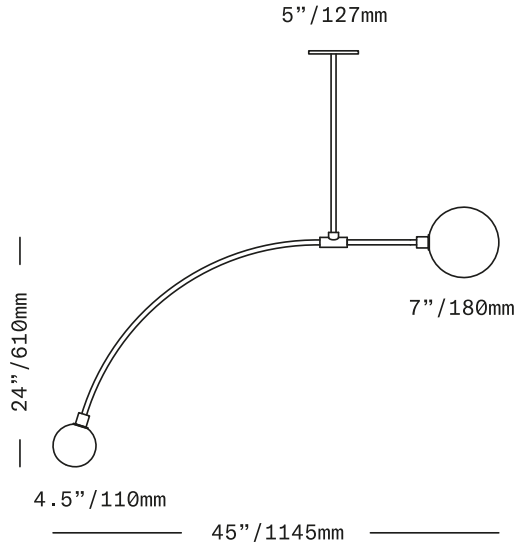

## Balance 1.0

PENDANT

A minimal, sculptural suspended light composed of a larger, 7"/180mm diffuser of handblown Czech glass on a short horizontal stem opposite a smaller, 4.5"/110mm diffuser on a longer, downward arching stem.

UL listed suitable for dry and damp locations (US & Canada)

Sockets 120V G9 7W Max

LED bulbs included

Requires recessed electrical box for installation

Standard canopy does NOT accommodate sloped ceilings or swagging of this light – other canopy options are available at additional cost – see Canopy Variants specification sheet

Specify overall drop length – Rigid brass tube stems are not field adjustable

Minimum overall drop length: 36"/910mm

Lengths over 60"/1520mm available at additional cost

Fixture weight (approximate): 10lbs/5kg

All glass dimensions are approximate – handblown glass dimensions vary by nature and intent

Made in the Czech Republic

LT500 [---][--]

Balance 1.0 Pendant

Dipped Glass colors

- Clear [CLR]
- New Blue [NBL]
- Olivin [OLV]
- Smoke [SMK]
- White [WHT]