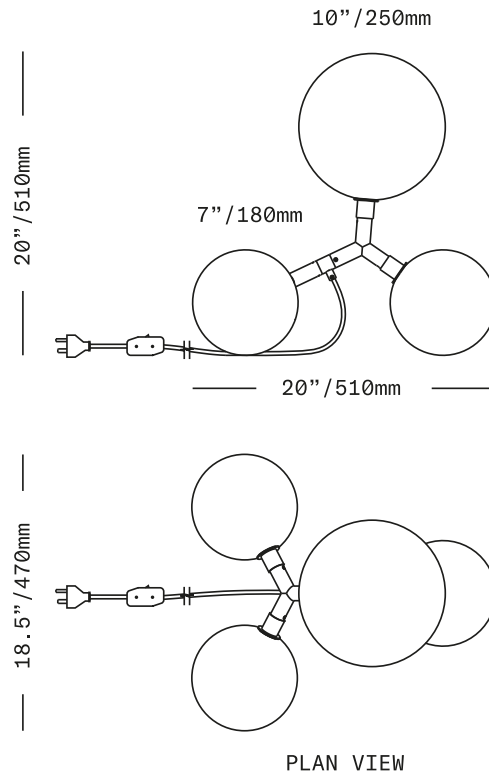

SkLO

Veer

LIGHT

The Veer Light consists of four diffusers of handblown Czech glass on a brass armature. Three of the diffusers are 7" (180mm) in diameter, and the fourth is 10" (250mm) in diameter. The glass diffusers feature the signature SkLO double-dipped, fire-polished mouths which show where the glass is broken from the blower's pipe, making each unique.

UL listed suitable for dry locations only (US & Canada)

Sockets 120V G9 7W Max

LED bulbs included

72"/1830mm black fabric-wrapped cord with in-line switch

All glass dimensions are approximate – handblown glass dimensions vary by nature and intent

Made in the Czech Republic

LT380 [---][--]

Glass colors

Veer Light

- Clear [CLR]
- New Blue [NBL]
- Olivin [OLV]
- Smoke [SMK]
- White [WHT]

Metal finishes

- Dark Oxidized [DX]
- Brushed Brass [BB]
- Brushed Nickel [BN]
- Polished Nickel [PN]