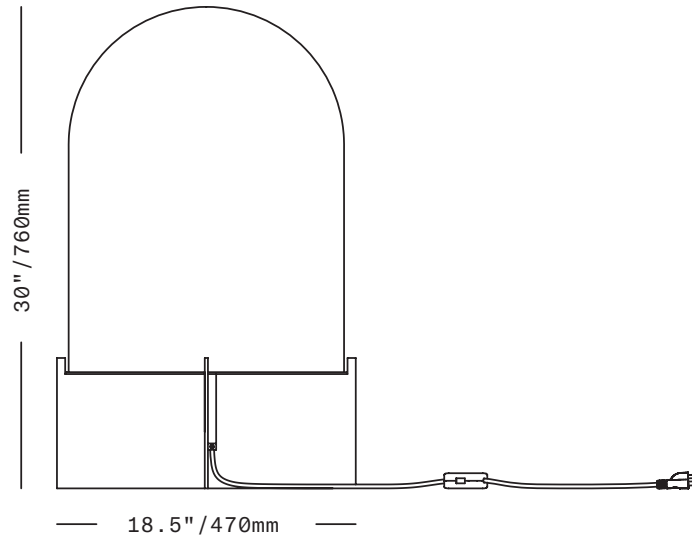

SkLO

Dome

LIGHT

A large dome of handblown Czech glass with a frosted finish rests atop a custom base made of vertical solid brass plates. A brass ring fits onto the base as a seat for the glass dome. Imposing in size, it can work on large furniture, or the floor, depending on the decor. While large, the softness of the frosted glass and minimal presence of the base make it approachable and compelling.

UL listed suitable for dry locations only (US & Canada)

Socket 120V E26 60W Max

LED bulb included

72"/1830mm black fabric-wrapped cord with in-line switch

All glass dimensions are approximate – handblown glass dimensions vary by nature and intent