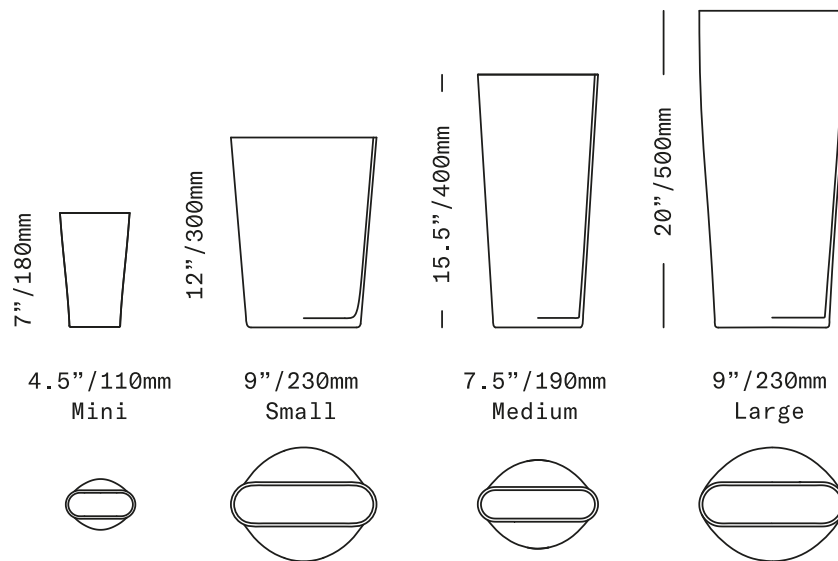

SKLO

Pinch

VESSEL

Clockwise from left: Small, Large, Medium and Mini

Cylindrical at the base, the Pinch Vessels transition along their length to an oval shape at the top. Available in 4 sizes and a palette of transparent colors. Perfectly functional, they are also sophisticated minimal objects on their own.

Four vessels in four colors, only as shown

All glass dimensions are approximate – handblown glass dimensions vary by nature and intent

Made in the Czech Republic

VA390PLM
VA391OLV
VA392PTG
VA393COP
VA395MIX