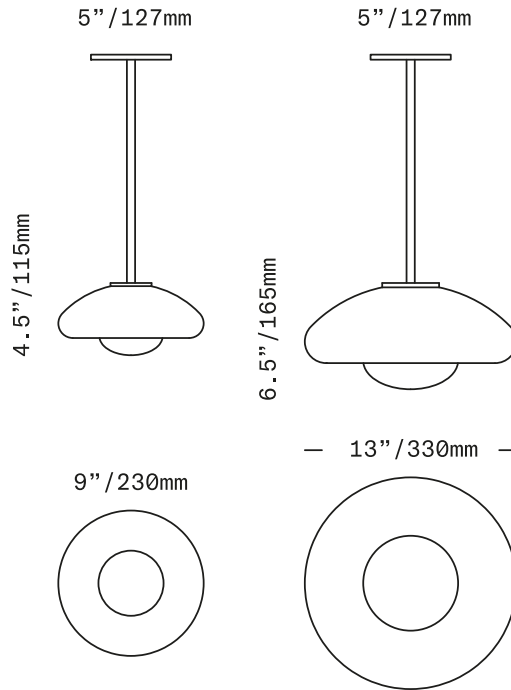

SkLO

Pillow

PENDANT

BOTTOM VIEW

Lit spheres of glass are nestled into a curving recess in a larger frosted pillow of glass. Each of the two shapes is available in three colors, allowing for a multitude of possible combinations. The soft organic geometry of the Pillow Pendants lends an approachable whimsy; the relationship between the smooth, smaller glass shape inside the concave, frosted outer glass adds an intriguing complexity. Suspended on a brass tube stem.

UL listed suitable for dry and damp locations (US & Canada)

Socket 120V G9 7W Max

LED bulb included

Requires recessed electrical box for installation

Standard canopy does NOT accommodate sloped ceilings or swagging of this light – other canopy options are available at additional cost – see Canopy Variants specification sheet

Specify overall drop length – Rigid brass tube stems are not field adjustable

Minimum overall drop lengths: 17"/430mm (LT235)
19"/480mm (LT236)

Lengths over the below available at additional cost:
47"/1190mm (LT235)
49"/1240mm (LT236)

Fixture weights (approximate): 5.5lbs/2.5kg (LT235)
10lbs/4.5kg (LT236)

All glass dimensions are approximate – handblown glass dimensions vary by nature and intent

Made in the Czech Republic

LT235 [---][--] Small
LT236 [---][--] Large