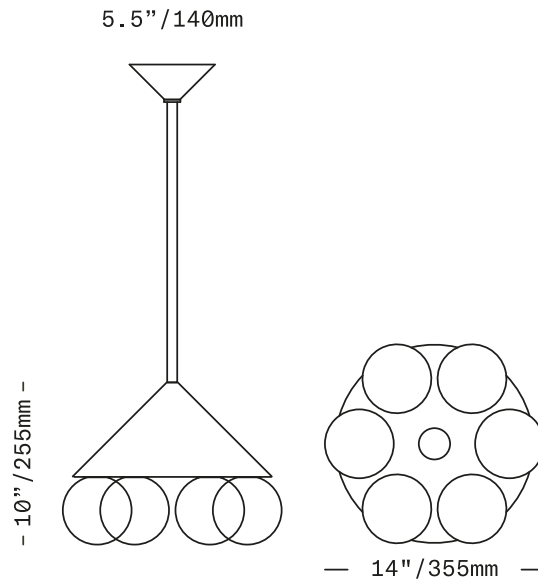

SkLO

Peak 6

CHANDELIER

A ring of six lit 4.5"/110mm spheres of handblown glass are nestled below a conical form and suspended by a single stem, the forms of the Peak Chandeliers are both playful and elegant. The ceiling canopy is an identical smaller conical shape, mirroring the form of the chandelier. Elevating simple geometric forms, the proportions are everything in the Peak Chandelier, and every detail has been carefully considered. The glass diffusers are available in both "dipped" glass, featuring the SkLO double-dipped flame-polished mouth and "textured" glass, featuring a soft, frosted finish and subtle sculpted vertical ridges.

UL listed suitable for dry and damp locations (US & Canada)

Socket 120V G9 7W Max

LED bulbs included

Requires recessed electrical box for installation

Standard canopy does NOT accommodate sloped ceilings or swagging of this light – other canopy options are available at additional cost – see Canopy Variants specification sheet

Specify overall drop length – Rigid brass tube stems are not field adjustable

Minimum overall drop length: 22"/560mm

Lengths over the below available at additional cost:
46"/1170mm

Fixture weight (approximate): 14lbs/6.5kg

All glass dimensions are approximate – handblown glass dimensions vary by nature and intent.

Made in the Czech Republic

LT510 [---][--] Peak 6 Chandelier

Dipped Glass colors	<input type="radio"/> Clear [CLR]
	<input type="radio"/> New Blue [NBL]
	<input type="radio"/> Olivin [OLV]
	<input type="radio"/> Smoke [SMK]
	<input type="radio"/> White [WHT]
Textured Glass colors	<input type="radio"/> Clear [TCL]
	<input type="radio"/> Neutral Gray [NGT]
	<input type="radio"/> Steel Blue [TSB]
	<input type="radio"/> Whiskey [TWS]
Metal finishes	<input type="radio"/> Brushed Brass [BB]