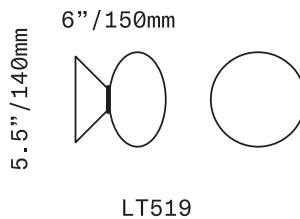

## Peak

SCONCE/CEILING

The Peak Sconce/Ceiling light is a small conical form which fits against the wall or ceiling supporting a lit handblown glass diffuser. The glass diffusers are available in two shapes and in both "dipped" glass, featuring the SkLO double-dipped flame-polished mouth and "textured" glass, featuring a soft, frosted finish and subtle sculpted vertical ridges.

UL listed suitable for dry and damp locations (US & Canada)

Socket 120V G9 7W Max

LED bulb included

Requires recessed electrical box for installation

Fixture weight (approximate): 2lbs/1kg

All glass dimensions are approximate – handblown glass dimensions vary by nature and intent

Made in the Czech Republic

LT518 [---][--]

LT519 [---][--]

4.5"/110mm sphere glass

6"/150mm ellipsoid glass

Dipped Glass colors

- Clear [CLR]
- New Blue [NBL]
- Olivin [OLV]
- Smoke [SMK]
- White [WHT]

Textured Glass colors