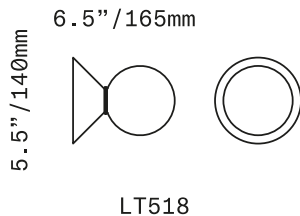

## Peak

SCONCE/CEILING

The Peak Sconce/Ceiling light is a small conical form which fits against the wall or ceiling supporting a lit handblown glass diffuser. The glass diffusers are available in two shapes and in both "dipped" glass, featuring the SkLO double-dipped flame-polished mouth and "textured" glass, featuring a soft, frosted finish and subtle sculpted vertical ridges.

UL listed suitable for dry and damp locations (US & Canada)

Socket 120V G9 7W Max

LED bulb included

Requires recessed electrical box for installation

Fixture weight (approximate): 2lbs/1kg

All glass dimensions are approximate – handblown glass dimensions vary by nature and intent

Made in the Czech Republic

LT518 [---][--]

LT519 [---][--]

4.5"/110mm sphere glass

6"/150mm ellipsoid glass

Dipped Glass colors

- Clear [CLR]
- New Blue [NBL]
- Olivin [OLV]
- Smoke [SMK]
- White [WHT]

Textured Glass colors