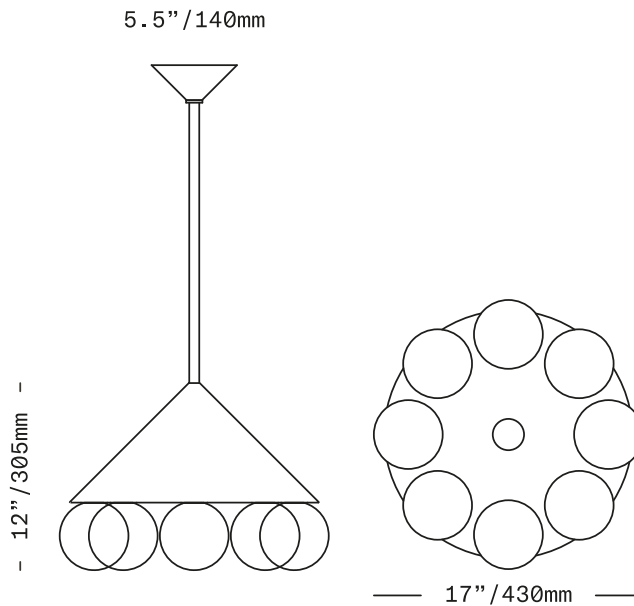

## Peak 8

### CHANDELIER

A ring of eight lit 4.5"/110mm spheres of handblown glass are nestled below a conical form and suspended by a single stem, the forms of the Peak Chandeliers are both playful and elegant. The ceiling canopy is an identical smaller conical shape, mirroring the form of the chandelier. Elevating simple geometric forms, the proportions are everything in the Peak Chandelier, and every detail has been carefully considered. The glass diffusers are available in both "dipped" glass, featuring the SkLO double-dipped flame-polished mouth and "textured" glass, featuring a soft, frosted finish and subtle sculpted vertical ridges.

Minimum overall drop length: 24"/610mm

Lengths over 48"/1220mm available at additional cost

Fixture weight (approximate): 21lbs/9.5kg

All glass dimensions are approximate – handblown glass dimensions vary by nature and intent.