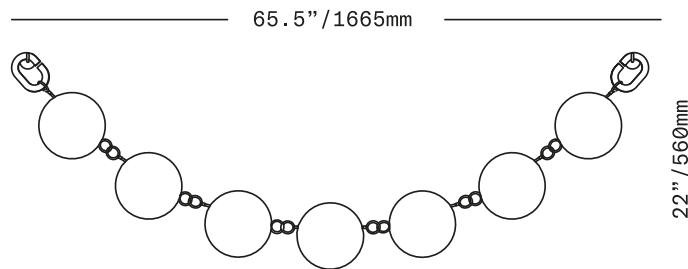

SKLO

Bead 7

WALLPIECE

Plum with armature in Brushed Brass finish

Decorative sculptural wallpieces of large handblown Czech glass “beads” strung on a handmade brass armature. Attaching to the wall at each end with custom hardware (included), the beads drape gracefully between.

NOTE: Drawings and dimensions shown here indicate approximate dimensions of the recommended composition – other compositions are possible.

All glass dimensions are approximate – handblown glass dimensions vary by nature and intent

Made in the Czech Republic

SC553 [---][--]

Bead 7 Wallpiece

Glass colors

- Alabaster [ALB]
- Plum [PLM]
- Smoke [SMK]

Metal finishes

- Dark Oxidized [DX]
- Brushed Brass [BB]
- Brushed Nickel [BN]
- Polished Nickel [PN]