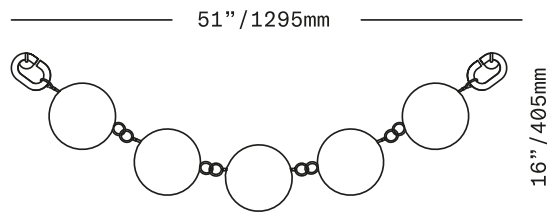

SKLO

Bead 5

WALLPIECE

Plum with armature in Brushed Brass finish

Decorative sculptural wallpieces of large handblown Czech glass “beads” strung on a handmade brass armature. Attaching to the wall at each end with custom hardware (included), the beads drape gracefully between.

NOTE: Drawings and dimensions shown here indicate approximate dimensions of the recommended composition – other compositions are possible.

All glass dimensions are approximate – handblown glass dimensions vary by nature and intent

Made in the Czech Republic

SC552 [---][--]

Bead 5 Wallpiece

Glass colors

- Alabaster [ALB]
- Plum [PLM]
- Smoke [SMK]

Metal finishes

- Dark Oxidized [DX]
- Brushed Brass [BB]
- Brushed Nickel [BN]
- Polished Nickel [PN]