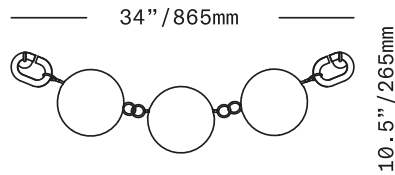

SkLO

Bead 3

WALLPIECE

Alabaster with armature in Brushed Brass finish

Decorative sculptural wallpieces of large handblown Czech glass “beads” strung on a handmade brass armature. Attaching to the wall at each end with custom hardware (included), the beads drape gracefully between.

NOTE: Drawings and dimensions shown here indicate approximate dimensions of the recommended composition – other compositions are possible.

All glass dimensions are approximate – handblown glass dimensions vary by nature and intent