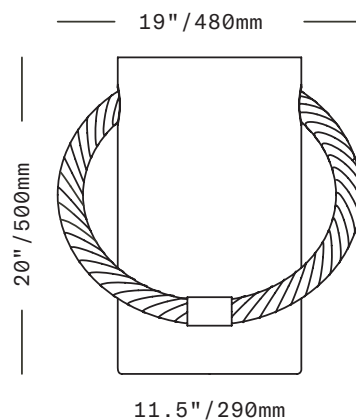

SkLO

Rope

VESSEL

From left: Pine Tree Green, Clear and Smokey Brown

Oversized cylindrical vessels of handblown Czech glass, each with a decorative thick rope loop that passes through holes in the glass. The rope loops are permanently joined together with a length of brass tube. Functional, yet the simple detail of the rope elevates this into an object all its own. Note that the rope “handle” is purely decorative, and the vessel is not meant to be lifted by the rope.

All glass dimensions are approximate – handblown glass dimensions vary by nature and intent

Made in the Czech Republic

VA400 [---][--]

Rope Vessel

Glass colors

- Clear [CLR]
- Pine Tree Green [PTG]
- Smokey Brown [SMB]