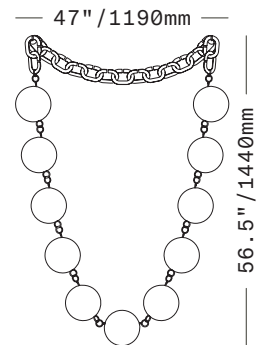

SkLO

Bead Chain 11

WALLPIECE

Plum with chain in Brushed Brass finish

A large wallpiece sculpture with oversized glass beads suspended along a length of brass links. With an expressive brass chain across the top, the wallpiece is suspended from two points on custom hardware (included). The piece drapes dramatically, a stylish wall sculpture.

NOTE: Drawings and dimensions shown here indicate approximate dimensions of the recommended composition – other compositions are possible. See installation instructions for additional information on a range of possible compositions and dimensions

All glass dimensions are approximate – handblown glass dimensions vary by nature and intent

Made in the Czech Republic

SC550 [---][--]

Bead Chain 11 Wallpiece

Glass colors

- Alabaster [ALB]
- Plum [PLM]
- Smoke [SMK]