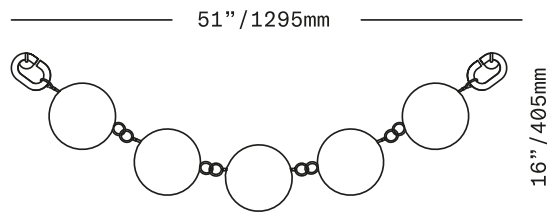

SKLO

Bead 5

WALLPIECE

Plum with armature in Brushed Brass finish

Decorative sculptural wallpieces of large handblown Czech glass “beads” strung on a handmade brass armature. Attaching to the wall at each end with custom hardware (included), the beads drape gracefully between.

NOTE: Drawings and dimensions shown here indicate approximate dimensions of the recommended composition – other compositions are possible. See installation instructions for additional information on a range of possible compositions and dimensions

All glass dimensions are approximate – handblown glass dimensions vary by nature and intent

Made in the Czech Republic

SC552 [---][--]

Bead 5 Wallpiece

Glass colors

- Alabaster [ALB]
- Plum [PLM]
- Smoke [SMK]