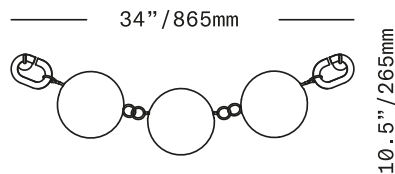

SkLO

Bead 3

WALLPIECE

Alabaster with armature in Brushed Brass finish

Decorative sculptural wallpieces of large handblown Czech glass “beads” strung on a handmade brass armature. Attaching to the wall at each end with custom hardware (included), the beads drape gracefully between.

NOTE: Drawings and dimensions shown here indicate approximate dimensions of the recommended composition – other compositions are possible. See installation instructions for additional information on a range of possible compositions and dimensions

All glass dimensions are approximate – handblown glass dimensions vary by nature and intent

Made in the Czech Republic

SC551 [---][--]

Bead 3 Wallpiece

Glass colors

- Alabaster [ALB]
- Plum [PLM]
- Smoke [SMK]