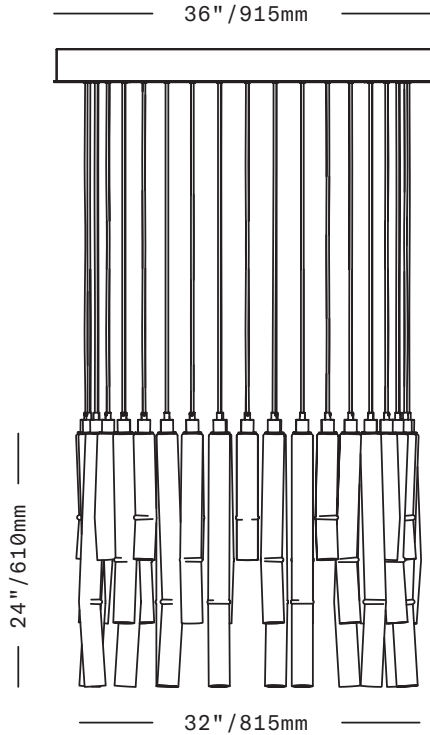

SkLO

Fold Round 36

CHANDELIER

The Fold Round 36 Chandelier consists of 36 individual pendants suspended in a circle from a single round canopy. Each pendant features one of the signature glass elements of the Fold collection: Cylinders of handblown Czech glass with a gentle, intentional “fold”. Approximately 2”/50mm in diameter, the cylinders are sculpted by hand, each slightly different. The glass comes in a mix of 3 different lengths: 12”/305mm, 18”/455mm, and 24”/610mm. Suspended on a fabric-wrapped electrical cord. Cord lengths are field adjustable.

UL listed suitable for dry and damp locations (US & Canada)

Sockets 120V G9 7W Max

LED bulbs included

Requires recessed electrical box for installation

Accommodates sloped ceilings

Standard cord length 72”/1830mm – field adjustable – longer lengths available at additional cost

Fixture weight (approximate): 200lbs/91kg

All glass dimensions are approximate – handblown glass dimensions vary by nature and intent

Made in the Czech Republic

LT422 [---][--] Fold Round 36 Chandelier

Glass colors