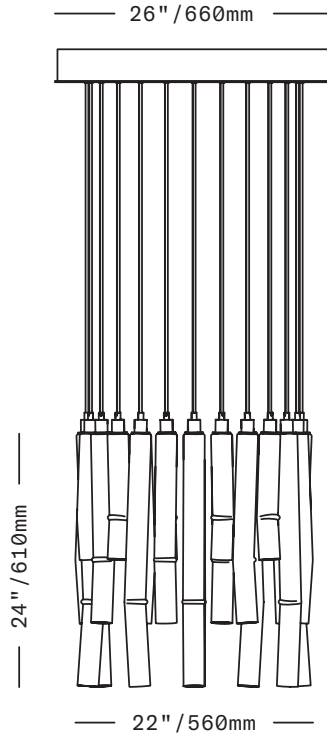

## Fold Round 24

CHANDELIER

The Fold Round 24 Chandelier consists of 24 individual pendants suspended in a circle from a single round canopy. Each pendant features one of the signature glass elements of the Fold collection: Cylinders of handblown Czech glass with a gentle, intentional “fold”. Approximately 2”/50mm in diameter, the cylinders are sculpted by hand, each slightly different. The glass comes in a mix of 3 different lengths: 12”/305mm, 18”/455mm, and 24”/610mm. Suspended on a fabric-wrapped electrical cord. Cord lengths are field adjustable.

UL listed suitable for dry and damp locations (US & Canada)

Sockets 120V G9 7W Max

LED bulbs included

Requires recessed electrical box for installation

Accommodates sloped ceilings

Standard cord length 72”/1830mm – field adjustable – longer lengths available at additional cost

Fixture weight (approximate): 160lbs/73kg

All glass dimensions are approximate – handblown glass dimensions vary by nature and intent

Made in the Czech Republic

LT421 [---][--]

Fold Round 24 Chandelier

Glass colors