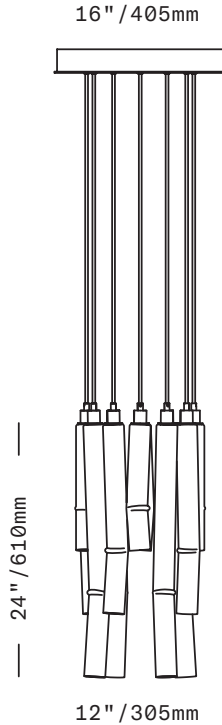

## Fold Round 12

CHANDELIER

The Fold Round 12 Chandelier consists of 12 individual pendants suspended in a circle from a single round canopy. Each pendant features one of the signature glass elements of the Fold collection: Cylinders of handblown Czech glass with a gentle, intentional “fold”. Approximately 2”/50mm in diameter, the cylinders are sculpted by hand, each slightly different. The glass comes in a mix of 3 different lengths: 12”/305mm, 18”/455mm, and 24”/610mm. Suspended on a fabric-wrapped electrical cord. Cord lengths are field adjustable.

UL listed suitable for dry and damp locations (US & Canada)

Sockets 120V G9 7W Max

LED bulbs included

Requires recessed electrical box for installation

Accommodates sloped ceilings

Standard cord length 72”/1830mm – field adjustable – longer lengths available at additional cost

Fixture weight (approximate): 60lbs/27kg

All glass dimensions are approximate – handblown glass dimensions vary by nature and intent

Made in the Czech Republic

LT420 [---][--]

Fold Round 12 Chandelier

Glass colors