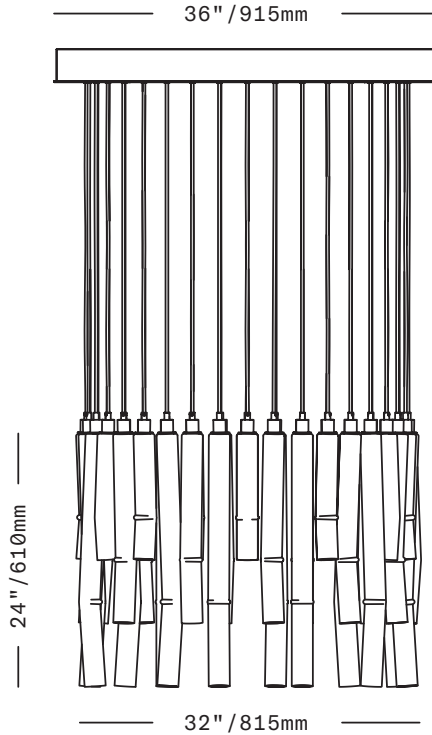

SkLO

Fold Round 36

CHANDELIER

The Fold Round 36 Chandelier consists of 36 individual pendants suspended in a circle from a single round canopy. Each pendant features one of the signature glass elements of the Fold collection: Cylinders of handblown Czech glass with a gentle, intentional “fold”. Approximately 2”/50mm in diameter, the cylinders are sculpted by hand, each slightly different. The glass comes in a mix of 3 different lengths: 12”/305mm, 18”/455mm, and 24”/610mm. Suspended on a fabric-wrapped electrical cord. Cord lengths are field adjustable.

UL listed suitable for dry and damp locations (US & Canada)

Sockets 120V G9 7W Max

LED bulbs included

Requires recessed electrical box for installation

Accommodates sloped ceilings

Standard cord length 120" (3050mm) – field adjustable – longer lengths available at additional cost

Fixture weight (approximate): 200lbs/91kg

All glass dimensions are approximate – handblown glass dimensions vary by nature and intent

Made in the Czech Republic

LT422 [---][--]

Fold Round 36 Chandelier

Glass colors