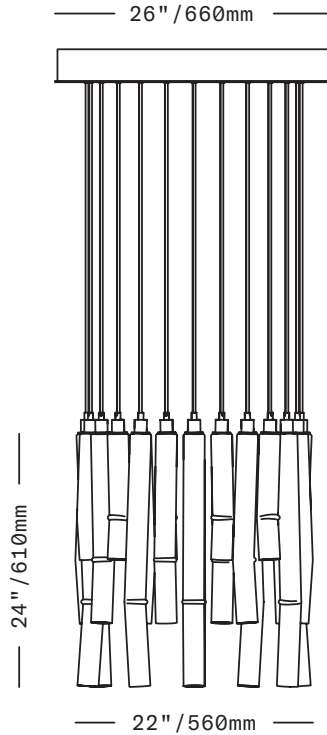

## Fold Round 24

CHANDELIER

The Fold Round 24 Chandelier consists of 24 individual pendants suspended in a circle from a single round canopy. Each pendant features one of the signature glass elements of the Fold collection: Cylinders of handblown Czech glass with a gentle, intentional “fold”. Approximately 2”/50mm in diameter, the cylinders are sculpted by hand, each slightly different. The glass comes in a mix of 3 different lengths: 12”/305mm, 18”/455mm, and 24”/610mm. Suspended on a fabric-wrapped electrical cord. Cord lengths are field adjustable.

UL listed suitable for dry and damp locations (US & Canada)

Sockets 120V G9 7W Max

LED bulbs included

Requires recessed electrical box for installation

Accommodates sloped ceilings

Standard cord length 120" (3050mm) – field adjustable – longer lengths available at additional cost

Fixture weight (approximate): 160lbs/73kg

All glass dimensions are approximate – handblown glass dimensions vary by nature and intent

Made in the Czech Republic

LT421 [---][--]

Fold Round 24 Chandelier

Glass colors