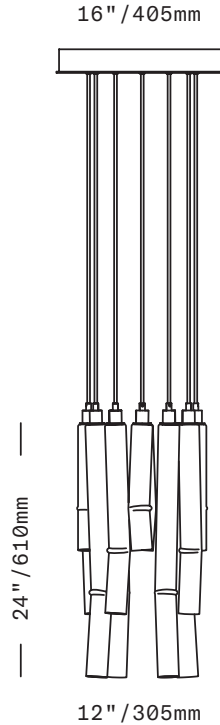

## Fold Round 12

CHANDELIER

The Fold Round 12 Chandelier consists of 12 individual pendants suspended in a circle from a single round canopy. Each pendant features one of the signature glass elements of the Fold collection: Cylinders of handblown Czech glass with a gentle, intentional “fold”. Approximately 2”/50mm in diameter, the cylinders are sculpted by hand, each slightly different. The glass comes in a mix of 3 different lengths: 12”/305mm, 18”/455mm, and 24”/610mm. Suspended on a fabric-wrapped electrical cord. Cord lengths are field adjustable.

UL listed suitable for dry and damp locations (US & Canada)

Sockets 120V G9 7W Max

LED bulbs included

Requires recessed electrical box for installation

Accommodates sloped ceilings

Standard cord length 120" (3050mm) – field adjustable – longer lengths available at additional cost

Fixture weight (approximate): 60lbs/27kg

All glass dimensions are approximate – handblown glass dimensions vary by nature and intent

Made in the Czech Republic

LT420 [---][--]

Fold Round 12 Chandelier

Glass colors