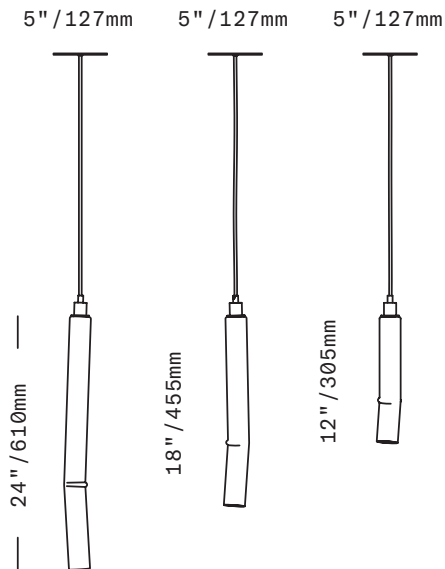

## Fold

### PENDANT

Cylinders of handblown Czech glass with a gentle, intentional "fold". Approximately 2"/50mm in diameter, the cylinders are sculpted by hand, each slightly different. Available in three different lengths of Fold glass: 12"/305mm, 18"/455mm, and 24"/610mm. Suspended on a fabric-wrapped electrical cord from a simple brass canopy. Cord lengths are field adjustable.

Standard cord length 120" (3050mm) – field adjustable – longer lengths available at additional cost

Fixture weights (approximate):  
2lbs/0.9kg (LT110)  
2.5lbs/1.2kg (LT111)  
3lbs/1.4kg (LT112)

All glass dimensions are approximate – handblown glass dimensions vary by nature and intent