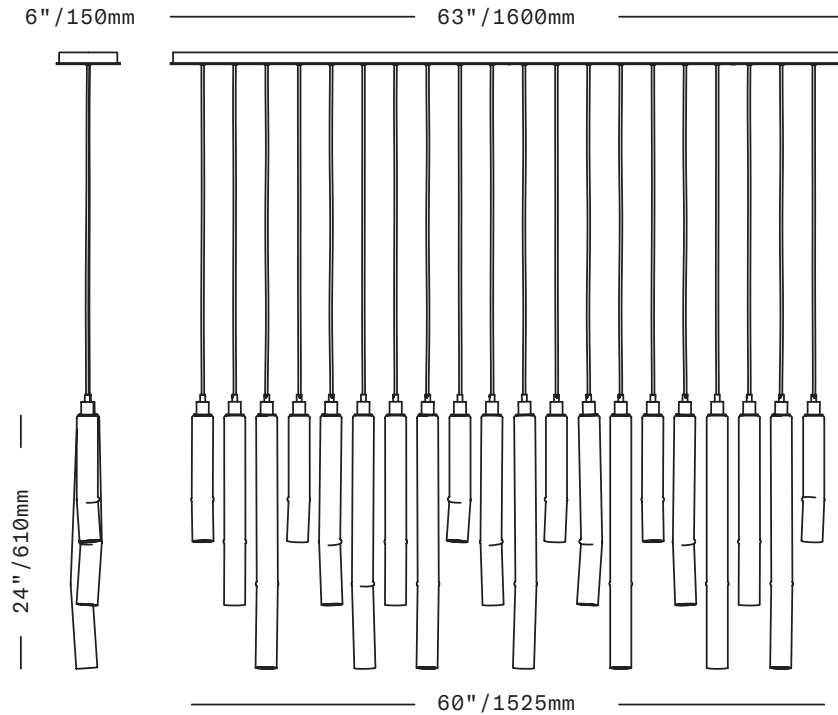

SkLO

Fold Linear 20

CHANDELIER

The Fold Linear 20 Chandelier consists of 20 individual pendants suspended in a row from a single rectangular canopy. Each pendant features one of the signature glass elements of the Fold collection: Cylinders of handblown Czech glass with a gentle, intentional “fold”. Approximately 2”/50mm in diameter, the cylinders are sculpted by hand, each slightly different. The glass comes in a mix of 3 different lengths: 12”/305mm, 18”/455mm, and 24”/610mm. Suspended on a fabric-wrapped electrical cord. Cord lengths are field adjustable.

UL listed suitable for dry and damp locations (US & Canada)

Sockets 120V G9 7W Max

LED bulbs included

Requires recessed electrical box for installation

Accommodates sloped ceilings

Standard cord length 72”/1830mm – field adjustable – longer lengths available at additional cost

Fixture weight (approximate): 100lbs/45kg

All glass dimensions are approximate – handblown glass dimensions vary by nature and intent

Made in the Czech Republic

LT425 [---][--] Fold Linear 20 Chandelier

Glass colors