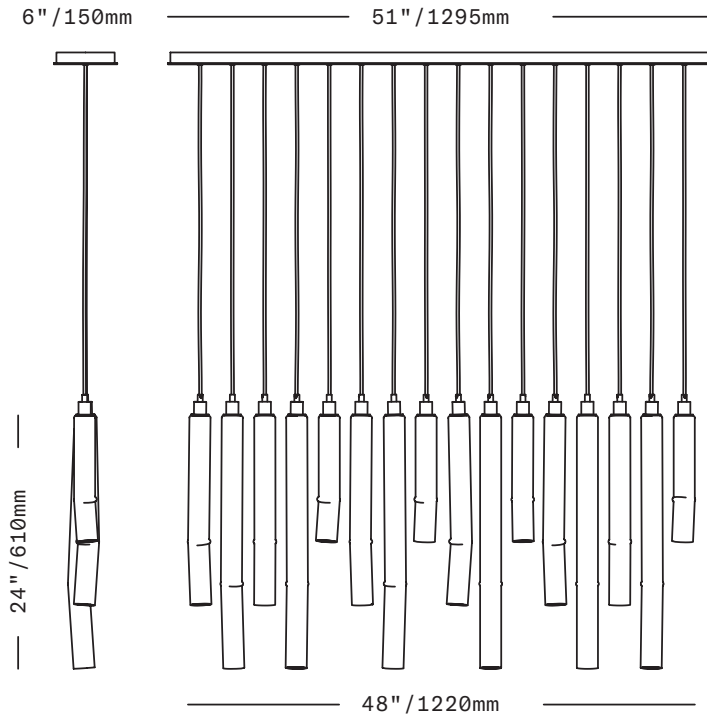

## Fold Linear 16

CHANDELIER

The Fold Linear 16 Chandelier consists of 16 individual pendants suspended in a row from a single rectangular canopy. Each pendant features one of the signature glass elements of the Fold collection: Cylinders of handblown Czech glass with a gentle, intentional “fold”. Approximately 2”/50mm in diameter, the cylinders are sculpted by hand, each slightly different. The glass comes in a mix of 3 different lengths: 12”/305mm, 18”/455mm, and 24”/610mm. Suspended on a fabric-wrapped electrical cord. Cord lengths are field adjustable.

UL listed suitable for dry and damp locations (US & Canada)

Sockets 120V G9 7W Max

LED bulbs included

Requires recessed electrical box for installation

Accommodates sloped ceilings

Standard cord length 72”/1830mm – field adjustable – longer lengths available at additional cost

Fixture weight (approximate): 80lbs/36kg

All glass dimensions are approximate – handblown glass dimensions vary by nature and intent

Made in the Czech Republic

LT424 [---][--]

Fold Linear 16 Chandelier

Glass colors