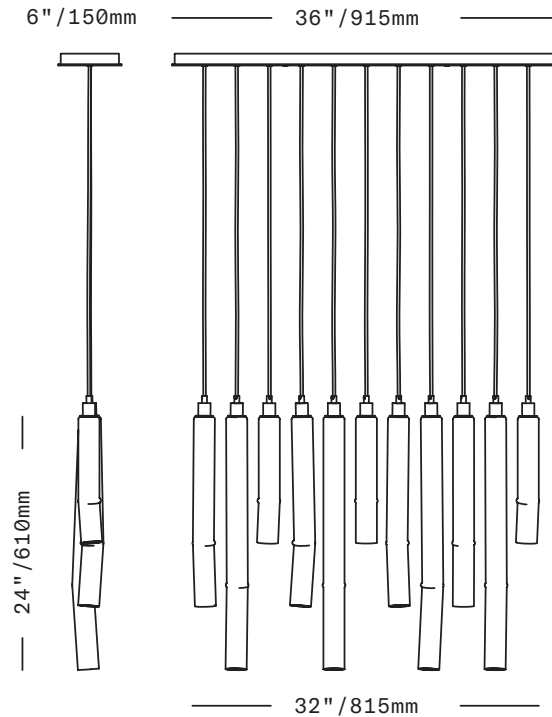

SkLO

Fold Linear 11

CHANDELIER

The Fold Linear 11 Chandelier consists of 11 individual pendants suspended in a row from a single rectangular canopy. Each pendant features one of the signature glass elements of the Fold collection: Cylinders of handblown Czech glass with a gentle, intentional “fold”. Approximately 2”/50mm in diameter, the cylinders are sculpted by hand, each slightly different. The glass comes in a mix of 3 different lengths: 12”/305mm, 18”/455mm, and 24”/610mm. Suspended on a fabric-wrapped electrical cord. Cord lengths are field adjustable.

UL listed suitable for dry and damp locations (US & Canada)

Sockets 120V G9 7W Max

LED bulbs included

Requires recessed electrical box for installation

Accommodates sloped ceilings

Standard cord length 72”/1830mm – field adjustable – longer lengths available at additional cost

Fixture weight (approximate): 55lbs/25kg

All glass dimensions are approximate – handblown glass dimensions vary by nature and intent

Made in the Czech Republic

LT423 [---][--]

Fold Linear 11 Chandelier

Glass colors