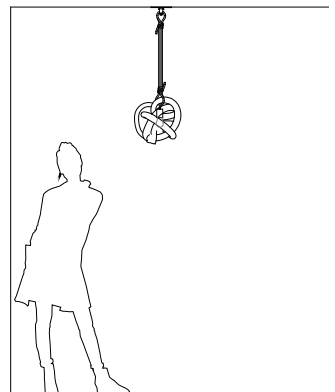

wrap pendant

The SkLO *wrap* pendant light uses our signature SkLO *large wrap* object, a continuous wound length of handblown Czech glass tube, as a dynamic shade for a single bulb. Suspended on a hand-tied length of fabric-wrapped electrical cord – please specify length when ordering. Each *wrap* is unique, no two exactly alike.

UL LISTED SUITABLE FOR DAMP LOCATIONS (US & CANADA)

Socket: 120V E26 60W Max

Canopy: Brass canopy with exposed fasteners. Recessed steel electrical box required for installation

Pendant suspended from canopy on fabric-wrapped electrical cord

Specify overall drop length

Minimum overall drop length is 26" (66cm). Lengths over 48" (122cm) available at additional cost

Specify fabric-wrapped electrical cord color: black, blue, gold, or gray

Bulb included

new blue-NBL

white-WHT

opaque colors:

mirrored:

silver-SLV

LT120 --- **wrap pendant** dark oxidized
 LT120 --- B **wrap pendant** brushed brass

10" Dia (25cm) glass
 10" Dia (25cm) glass

cord colors available