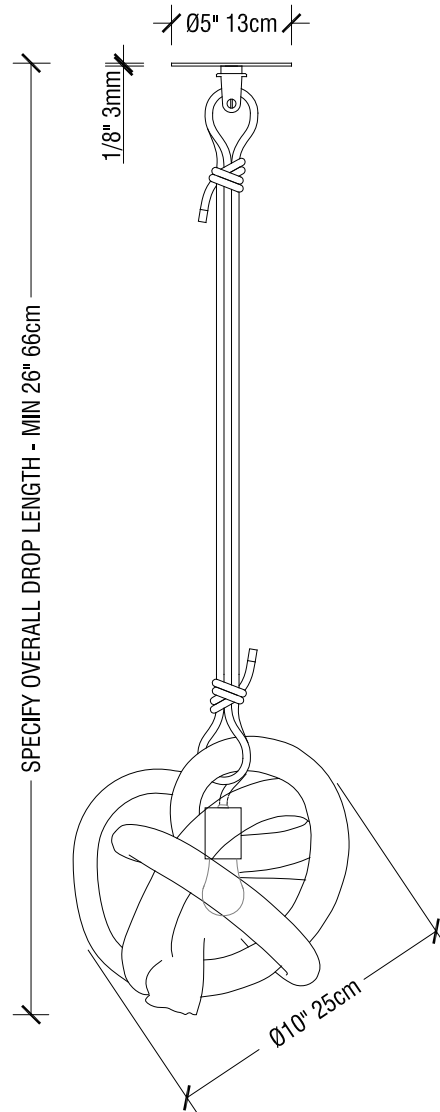

wrap pendant

The SkLO *wrap* pendant light uses our signature SkLO *large wrap* object, a continuous wound length of handblown Czech glass tube, as a dynamic shade for a single bulb. Suspended on a hand-tied length of fabric-wrapped electrical cord – please specify length when ordering. Each *wrap* is unique, no two exactly alike.

UL LISTED SUITABLE FOR DAMP LOCATIONS (US & CANADA)

Socket: 120V E26 60W Max

Canopy: Brass canopy with exposed fasteners. Recessed steel electrical box required for installation

Pendant suspended from canopy on fabric-wrapped electrical cord

Specify overall drop length

Minimum overall drop length is 26" (66cm). Lengths over 48" (122cm) available at additional cost

Specify fabric-wrapped electrical cord color: black, blue, gold, or gray

Bulb included

new blue-NBL

white-WHT

opaque colors:

mirrored:

silver-SLV

LT120 --- **wrap pendant** dark oxidized
 LT120 --- B **wrap pendant** brushed brass

10" Dia (25cm) glass
 10" Dia (25cm) glass

cord colors available