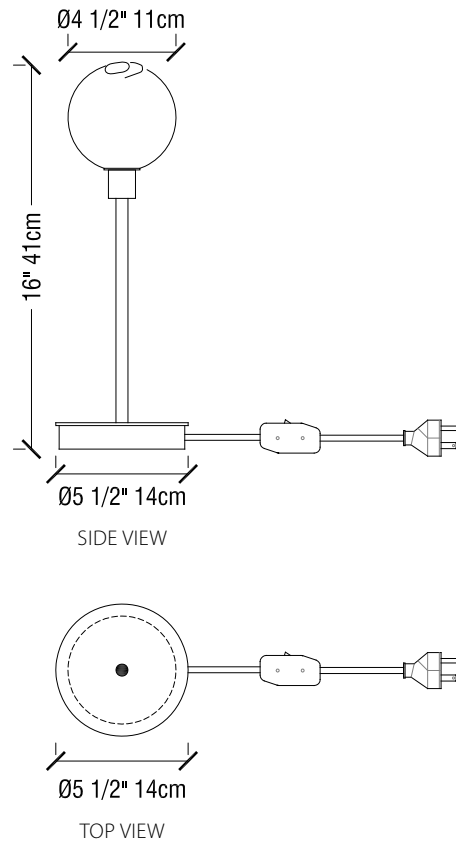

stem table 1x

The *stem 1x* table light is a minimal design featuring a single, 4 1/2" (11 cm) handblown Czech glass sphere on a brass base. The glass features the signature SkLO double-dipped, fire-polished mouth which shows where the glass is broken from the blower's pipe, making each unique.

Socket: 120V E12 (candelabra) 7W Max (G9 sockets available on request)
 6 ft (180cm) black fabric-wrapped cord with in-line switch
 Bulb included

Standard metal finishes: dark oxidized / brushed brass (other finishes available on request)
 Five glass colors available (including clear)
 All glass dimensions are approximate – handblown glass dimensions vary by nature and intent
 Handblown in the Czech Republic

16"H x 5.5"Dia (41x14cm)
 16"H x 5.5"Dia (41x14cm)