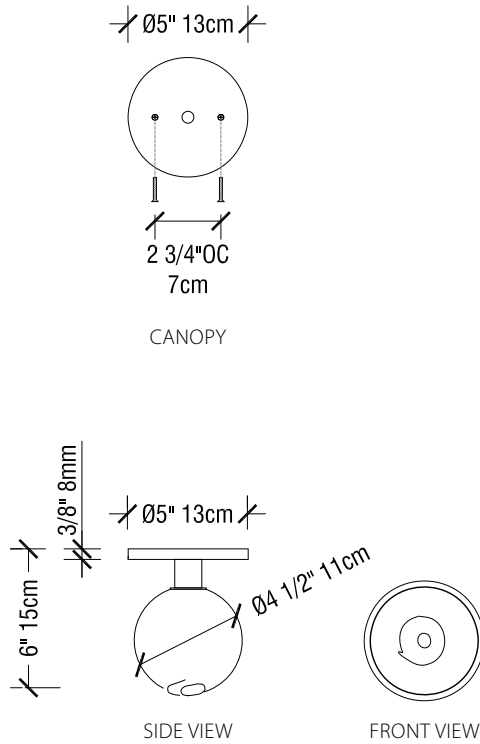

stem sconce / ceiling 1x

The *stem* 1x sconce/ceiling light is a minimal light suitable for use as a ceiling light or as a wall sconce. It consists of a single, 4 1/2" (11cm) diameter sphere of handblown Czech glass, featuring the signature SkLO double-dipped, fire-polished mouth which shows where the glass is broken from the blower's pipe, making each unique.

UL LISTED SUITABLE FOR DAMP LOCATIONS (US & CANADA)

Socket: 120V E12 (candelabra) 7W Max (G9 sockets available on request)

Canopy: Brass canopy with exposed fasteners. Recessed steel electrical box required for installation

LT271 --- stem sconce/ceiling 1x dark oxidized

LT271 --- B stem sconce/ceiling 1x brushed brass

6"H x 5"Dia (15x13cm)

6"H x 5"Dia (15x13cm)