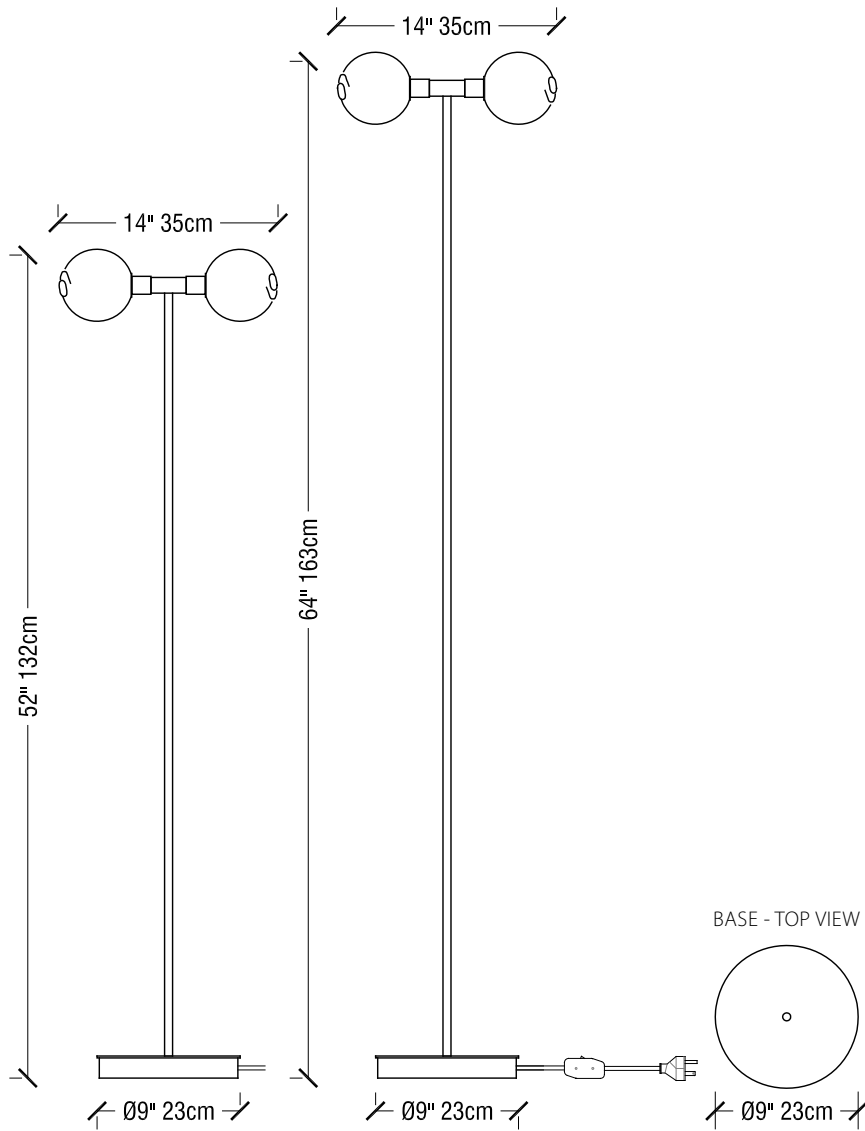

# stem floor 2x

The *stem 2x* floor light is a minimal light consisting of a pair of lit spheres of handblown Czech glass presented on a brass base. The light is available in two different heights. The spheres are 4 1/2" (11 cm) in diameter and feature the signature SkLO double-dipped, fire-polished mouths which show where the glass is broken from the blower's pipe, making each unique.

Sockets: 120V E12 (candelabra) 7W Max (G9 sockets available on request)

Two heights available

6 ft (180cm) black fabric-wrapped cord with in-line switch

Bulbs included

Standard metal finishes: dark oxidized / brushed brass (other finishes available on request)

Five glass colors available (including clear)

All glass dimensions are approximate – handblown glass dimensions vary by nature and intent

Handblown in the Czech Republic

transparent colors:

clear-CLR

olivin-OLV

smoke-SMK

opaque colors:

new blue-NBL

white-WHT

LT276 ---	stem floor 2x	dark oxidized	4.5"Dia (11 cm) glass	52"H x 14"W (132x35cm)
LT276 --- B	stem floor 2x	brushed brass	4.5"Dia (11 cm) glass	52"H x 14"W (132x35cm)
LT277 ---	stem floor 2x	dark oxidized	4.5"Dia (11 cm) glass	64"H x 14"W (163x35cm)
LT277 --- B	stem floor 2x	brushed brass	4.5"Dia (11 cm) glass	64"H x 14"W (163x35cm)