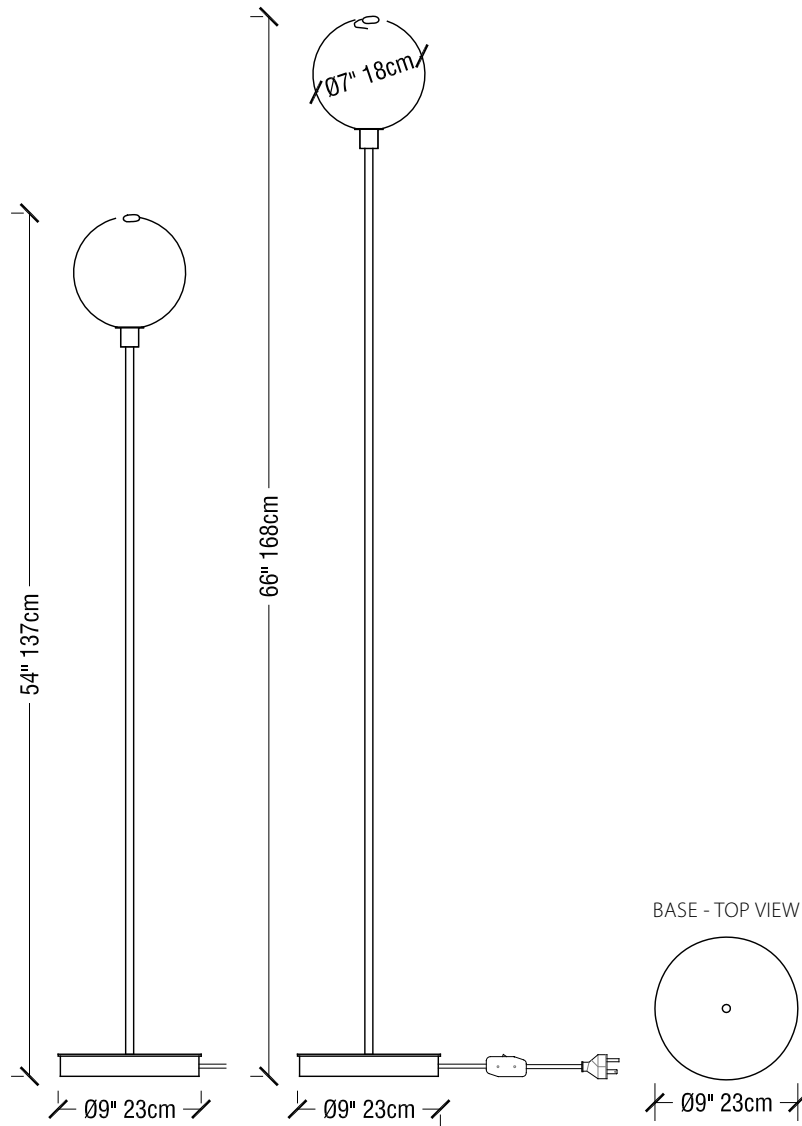

# stem floor 1x

The *stem 1x* floor light is a minimal light consisting of a single, 7" (18cm) diameter sphere of handblown Czech glass on a brass base. The light is available in two different heights. The glass features the signature SkLO double-dipped, fire-polished mouth which shows where the glass is broken from the blower's pipe, making each unique.

Socket: 120V E12 (candelabra) 7W Max (G9 sockets available on request)

Two heights available

6 ft (180cm) black fabric-wrapped cord with in-line switch

Bulb included

Standard metal finishes: dark oxidized / brushed brass (other finishes available on request)

Five glass colors available (including clear)

All glass dimensions are approximate – handblown glass dimensions vary by nature and intent

Handblown in the Czech Republic

transparent colors:

clear-CLR

olivin-OLV

smoke-SMK

opaque colors:

new blue-NBL

white-WHT

LT278 ---	<b>stem floor 1x</b> dark oxidized	7"Dia (18cm) glass	54"H (137cm)
LT278 --- B	<b>stem floor 1x</b> brushed brass	7"Dia (18cm) glass	54"H (137cm)
LT279 ---	<b>stem floor 1x</b> dark oxidized	7"Dia (18cm) glass	66"H (168cm)
LT279 --- B	<b>stem floor 1x</b> brushed brass	7"Dia (18cm) glass	66"H (168cm)