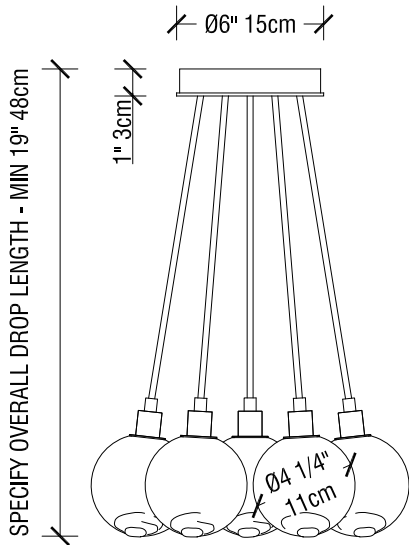

# drape cluster 7 pendant

CANOPY - BOTTOM VIEW

CANOPY - SIDE VIEW

The *drape cluster 7* consists of seven individual pendants clustered into a neat geometric group. Each pendant features a 4 1/2" (11cm) or 7" (18cm) diameter sphere of handblown Czech glass individually suspended on fabric-wrapped cord. The spherical glass diffusers feature the signature SkLO double-dipped, fire-polished mouths which show where the glass is broken from the blower's pipe, making each unique.

UL LISTED SUITABLE FOR DAMP LOCATIONS (US & CANADA)

Sockets: 120V E12 (candelabra) 7W Max (G9 sockets available on request)

Canopy: Brass canopy with exposed fasteners. Recessed steel electrical box required for installation

Specify overall drop length

Minimum overall drop length is 19"/48cm (LT175) and 22"/55cm (LT185). Lengths over 43"/109cm (LT175) and 46"/117cm (LT185) available at additional cost

Specify fabric-wrapped electrical cord color: black, blue, gold, or gray

white-WHT

LT175 ---	<b>drape cluster 7 pendant</b>	dark oxidized	4.5"Dia (11cm) glass	13.5"Dia (34cm)
LT175 --- B	<b>drape cluster 7 pendant</b>	brushed brass	4.5"Dia (11cm) glass	13.5"Dia (34cm)
LT185 ---	<b>drape cluster 7 pendant</b>	dark oxidized	7"Dia (18cm) glass	21"Dia (53cm)
LT185 --- B	<b>drape cluster 7 pendant</b>	brushed brass	7"Dia (18cm) glass	21"Dia (53cm)