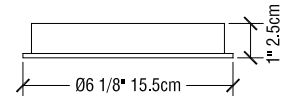

# drape cluster 7 pendant

CANOPY - BOTTOM VIEW

CANOPY - SIDE VIEW

The *drape cluster 7* consists of seven individual pendants clustered into a neat geometric group. Each pendant features a 4 1/2" (11cm) or 7" (18cm) diameter sphere of handblown Czech glass individually suspended on fabric-wrapped cord. The spherical glass diffusers feature the signature SkLO double-dipped, fire-polished mouths which show where the glass is broken from the blower's pipe, making each unique.

Specify overall drop length

Minimum overall drop length is 19"/48cm (LT175) and 22"/55cm (LT185). Lengths over 43"/109cm (LT175) and 46"/117cm (LT185) available at additional cost

Specify fabric-wrapped electrical cord color: black, blue, gold, or gray