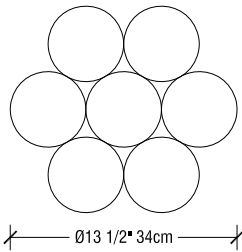

# drape cluster 7 pendant

CANOPY - BOTTOM VIEW

CANOPY - SIDE VIEW

The *drape cluster 7* consists of seven individual pendants clustered into a neat geometric group. Each pendant features a 4 1/2" (11cm) or 7" (18cm) diameter sphere of handblown Czech glass individually suspended on fabric-wrapped cord. The spherical glass diffusers feature the signature SkLO double-dipped, fire-polished mouths which show where the glass is broken from the blower's pipe, making each unique.

Specify overall drop length

Minimum overall drop length is 19"/48cm (LT175) and 22"/55cm (LT185). Lengths over 43"/109cm (LT175) and 46"/117cm (LT185) available at additional cost

Specify fabric-wrapped electrical cord color: black, blue, gold, or gray

white-WHT

LT175 ---	<b>drape cluster 7 pendant</b>	dark oxidized	4.5"Dia (11cm) glass	13.5"Dia (34cm)
LT175 --- B	<b>drape cluster 7 pendant</b>	brushed brass	4.5"Dia (11cm) glass	13.5"Dia (34cm)
LT185 ---	<b>drape cluster 7 pendant</b>	dark oxidized	7"Dia (18cm) glass	21"Dia (53cm)
LT185 --- B	<b>drape cluster 7 pendant</b>	brushed brass	7"Dia (18cm) glass	21"Dia (53cm)