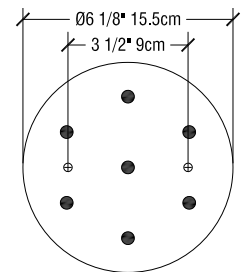

# drape cluster 7 pendant

CANOPY - BOTTOM VIEW

CANOPY - SIDE VIEW

The *drape cluster 7* consists of seven individual pendants clustered into a neat geometric group. Each pendant features a 4 1/2" (11cm) or 7" (18cm) diameter sphere of handblown Czech glass individually suspended on fabric-wrapped cord. The spherical glass diffusers feature the signature SkLO double-dipped, fire-polished mouths which show where the glass is broken from the blower's pipe, making each unique.

Specify overall drop length

Minimum overall drop length is 19"/48cm (LT175) and 22"/55cm (LT185). Lengths over 43"/109cm (LT175) and 46"/117cm (LT185) available at additional cost

Specify fabric-wrapped electrical cord color: black, blue, gold, or gray

white-WHT

LT175 ---	<b>drape cluster 7 pendant</b>	dark oxidized	4.5"Dia (11cm) glass	13.5"Dia (34cm)
LT175 --- B	<b>drape cluster 7 pendant</b>	brushed brass	4.5"Dia (11cm) glass	13.5"Dia (34cm)
LT185 ---	<b>drape cluster 7 pendant</b>	dark oxidized	7"Dia (18cm) glass	21"Dia (53cm)
LT185 --- B	<b>drape cluster 7 pendant</b>	brushed brass	7"Dia (18cm) glass	21"Dia (53cm)