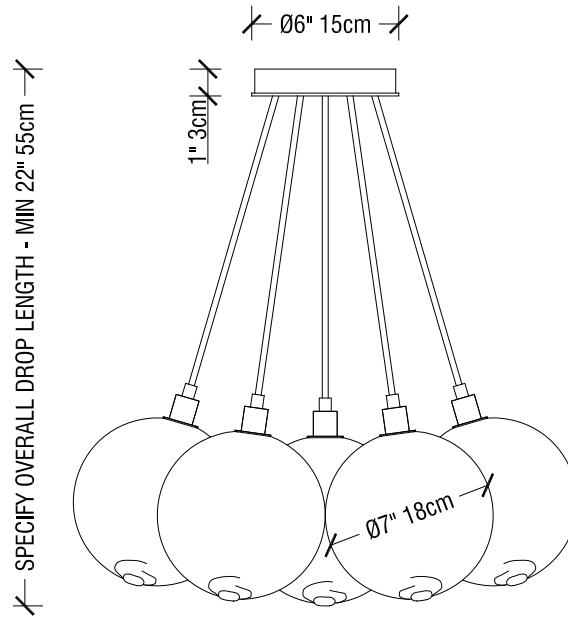

# drape cluster 7 pendant

CANOPY - BOTTOM VIEW

CANOPY - SIDE VIEW

The *drape cluster 7* consists of seven individual pendants clustered into a neat geometric group. Each pendant features a 4 1/2" (11cm) or 7" (18cm) diameter sphere of handblown Czech glass individually suspended on fabric-wrapped cord. The spherical glass diffusers feature the signature SkLO double-dipped, fire-polished mouths which show where the glass is broken from the blower's pipe, making each unique.

UL LISTED SUITABLE FOR DAMP LOCATIONS (US & CANADA)

Sockets: 120V E12 (candelabra) 7W Max (G9 sockets available on request)

Canopy: Brass canopy with exposed fasteners. Recessed steel electrical box required for installation

Specify overall drop length

Minimum overall drop length is 19"/48cm (LT175) and 22"/55cm (LT185). Lengths over 43"/109cm (LT175) and 46"/117cm (LT185) available at additional cost

Specify fabric-wrapped electrical cord color: black, blue, gold, or gray

white-WHT

LT175 ---	<b>drape cluster 7 pendant</b>	dark oxidized	4.5"Dia (11cm) glass	13.5"Dia (34cm)
LT175 --- B	<b>drape cluster 7 pendant</b>	brushed brass	4.5"Dia (11cm) glass	13.5"Dia (34cm)
LT185 ---	<b>drape cluster 7 pendant</b>	dark oxidized	7"Dia (18cm) glass	21"Dia (53cm)
LT185 --- B	<b>drape cluster 7 pendant</b>	brushed brass	7"Dia (18cm) glass	21"Dia (53cm)