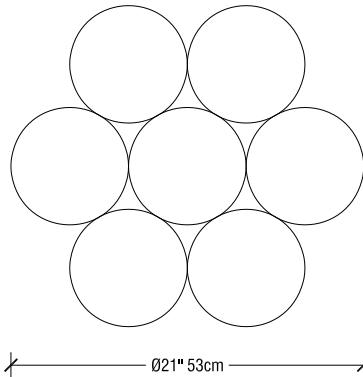

# drape cluster 7 pendant

CANOPY - BOTTOM VIEW

CANOPY - SIDE VIEW

The *drape cluster 7* consists of seven individual pendants clustered into a neat geometric group. Each pendant features a 4 1/2" (11cm) or 7" (18cm) diameter sphere of handblown Czech glass individually suspended on fabric-wrapped cord. The spherical glass diffusers feature the signature SkLO double-dipped, fire-polished mouths which show where the glass is broken from the blower's pipe, making each unique.

Specify overall drop length

Minimum overall drop length is 19"/48cm (LT175) and 22"/55cm (LT185). Lengths over 43"/109cm (LT175) and 46"/117cm (LT185) available at additional cost

Specify fabric-wrapped electrical cord color: black, blue, gold, or gray

white-WHT

LT175 ---	<b>drape cluster 7 pendant</b>	dark oxidized	4.5"Dia (11cm) glass	13.5"Dia (34cm)
LT175 --- B	<b>drape cluster 7 pendant</b>	brushed brass	4.5"Dia (11cm) glass	13.5"Dia (34cm)
LT185 ---	<b>drape cluster 7 pendant</b>	dark oxidized	7"Dia (18cm) glass	21"Dia (53cm)
LT185 --- B	<b>drape cluster 7 pendant</b>	brushed brass	7"Dia (18cm) glass	21"Dia (53cm)