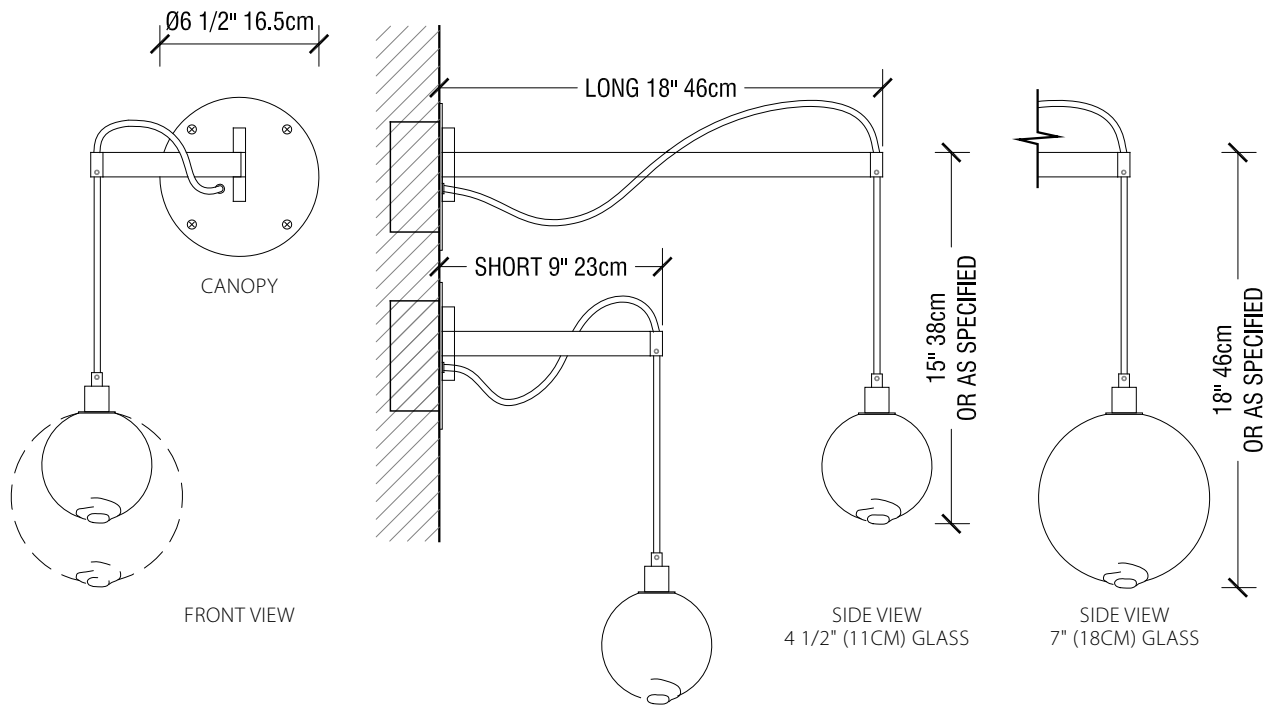

drape arm 1 sconce

The *drape arm 1* sconce consists of a single lit sphere of handblown Czech glass suspended from a moveable arm. The sphere is either 4 1/2" (11cm) or 7" (18cm) diameter and is suspended from the arm on a fabric-wrapped electrical cord. The exposed cord passes through the end of the arm and returns to the canopy at the wall. Solid brass construction throughout, the arm is hinged for a full 180-degree horizontal swing and is available in two lengths. The spherical glass diffusers feature the signature SKLO double-dipped, fire-polished mouths which show where the glass is broken from the blower's pipe, making each unique.

UL LISTED SUITABLE FOR DAMP LOCATIONS (US & CANADA)

Socket: 120V E12 (candelabra) 7W Max (G9 socket available on request)

Canopy: Brass canopy with exposed fasteners and steel mounting plate. Recessed electrical box required for installation

Two glass sizes available: 4 1/2" (11cm) or 7" (18cm) diameter

Two arm lengths available: Long 18" (46cm) or Short 9" (23cm)

Four fabric-wrapped electrical cord colors available

All glass dimensions are approximate – handblown glass dimensions vary by nature and intent