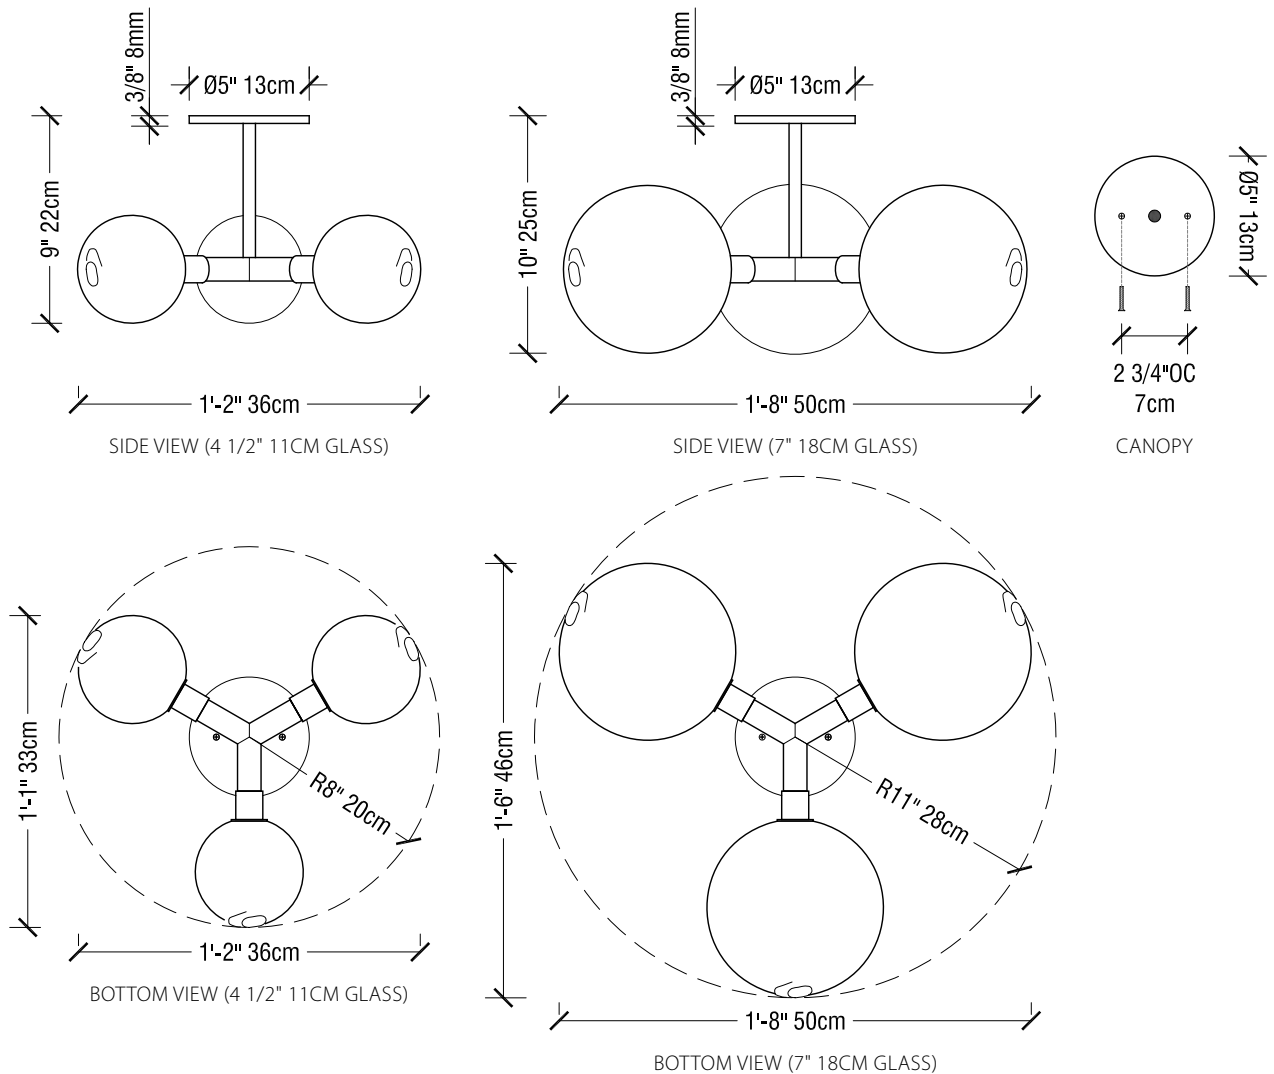

stem sconce / ceiling 3x

The stem 3x sconce/ceiling light is a minimal fixture consisting of three lit spheres of handblown Czech glass mounted on a three-arm horizontal armature. The light is suitable for use as a ceiling light or as a wall sconce. The glass is available in two sizes – 4 1/2" (11cm) or 7" (18cm) in diameter – and five glass colors.

UL LISTED SUITABLE FOR DAMP LOCATIONS (US & CANADA)

Socket(s): 120V E12 (candelabra) 7W Max (G9 sockets available on request)

Canopy: Brass canopy with exposed fasteners. Recessed steel electrical box required for installation

Bulbs included

Standard metal finishes: dark oxidized / brushed brass (other finishes available on request)

Five glass colors available (including clear)

All glass dimensions are approximate – handblown glass dimensions vary by nature and intent

LT381 ---	stem sconce/ceiling 3x	dark oxidized	4.5"Dia (11cm) glass	1'-2"Dia (36cm)
LT381 --- B	stem sconce/ceiling 3x	brushed brass	4.5"Dia (11cm) glass	1'-2"Dia (36cm)
LT382 ---	stem sconce/ceiling 3x	dark oxidized	7"Dia (18cm) glass	1'-8"Dia (50cm)
LT382 --- B	stem sconce/ceiling 3x	brushed brass	7"Dia (18cm) glass	1'-8"Dia (50cm)