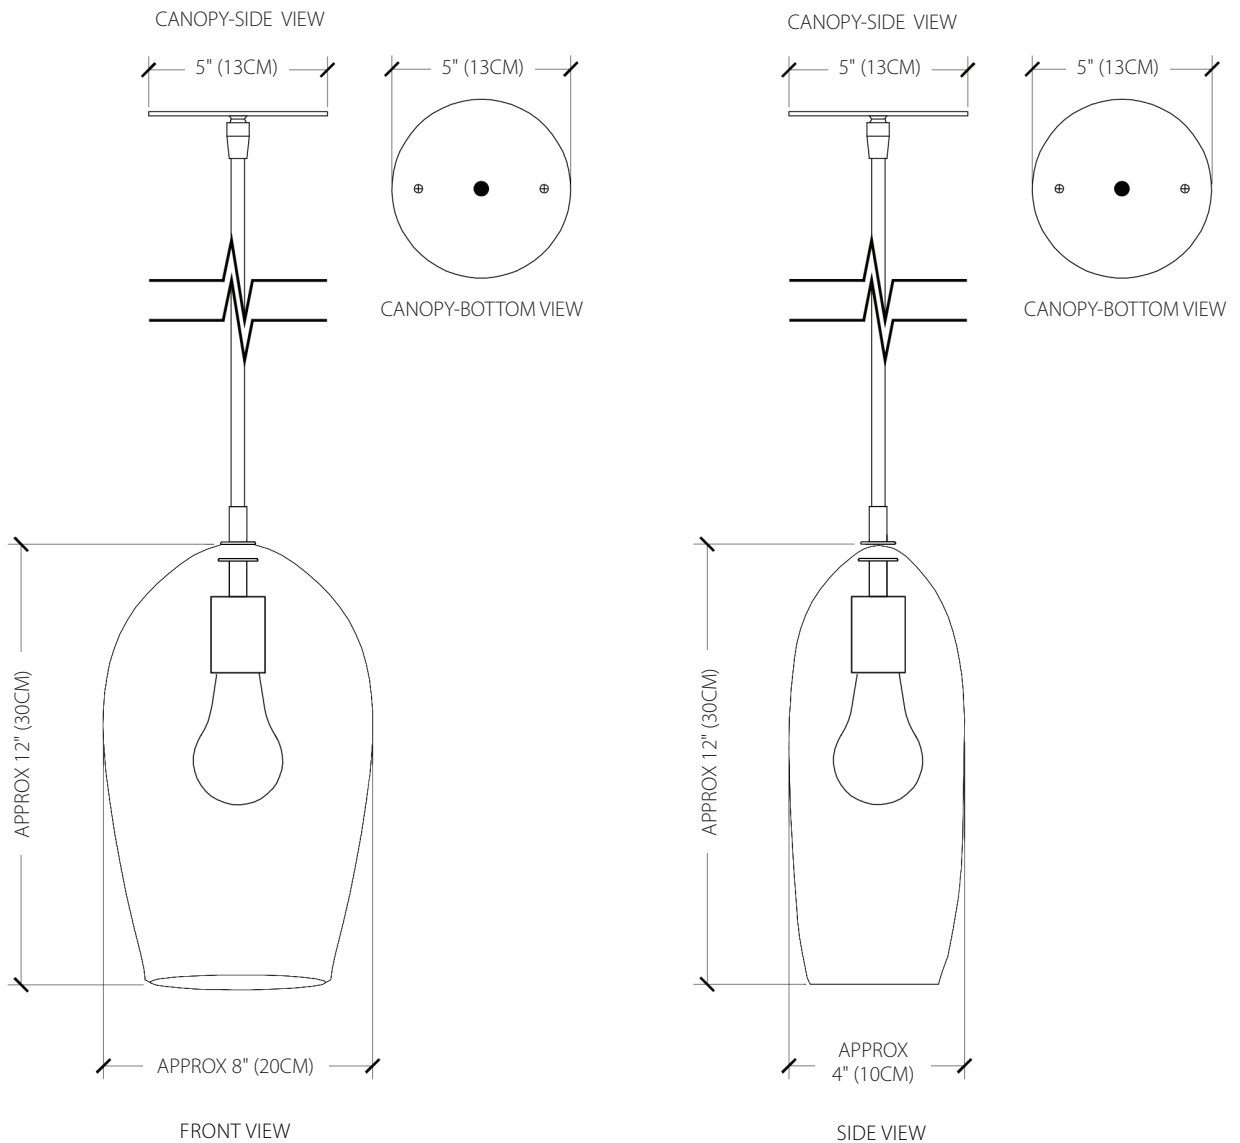

# petal pendant *light*

## petal pendant *light*

designer: karen gilbert + paul pavlak

Transparent Czech glass shades, in a tapered petal shape. Available in 4 transparent colors. Hand blown, no two exactly alike.

Single socket - 120V E26 60W max  
Bulb included

available in: *amber-AMB olivin-OLV red-RED smoke-SMK*

LTM72 ---	<b>petal pendant <i>light</i></b> dark oxidized	12"H x 8"W x 4"D (30x20x10cm)
LTM72 --- B	<b>petal pendant <i>light</i></b> brushed brass	12"H x 8"W x 4"D (30x20x10cm)
LTM72 --- N	<b>petal pendant <i>light</i></b> polished nickel	12"H x 8"W x 4"D (30x20x10cm)