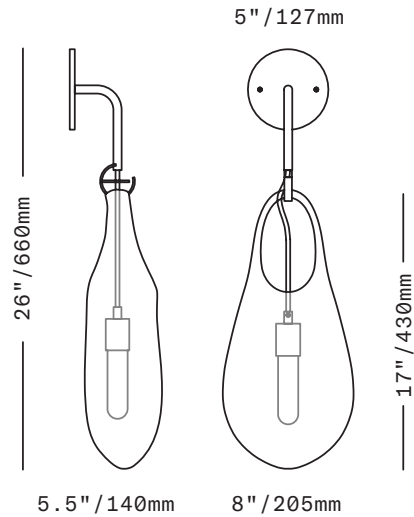

## Hold 18

SCONCE

An expressive glass vessel that appears to stretch from its hook as if molten serves as a shade on this wall sconce. The socket is suspended from the hook on a fabric-wrapped electrical cord and is loosely suspended within the glass. A removable threaded pin within the brass hook can be used to secure the glass if required.

UL listed suitable for dry and damp locations (US & Canada)

Socket 120V E26 60W Max

LED bulb included

Requires recessed electrical box for installation

Fixture weight (approximate): 6lbs/3kg

All glass dimensions are approximate – handblown glass dimensions vary by nature and intent