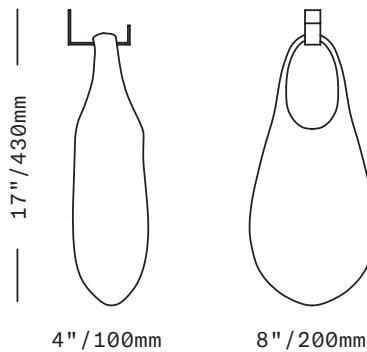

SkLO

Hold

VESSEL

From left: Smoke, New Blue, Olivin, White on steel wall hooks with Dark Oxidized finish
(Not pictured: Clear and Gray)

SkLO Hold Vessel is a glass wall vase that appears to stretch from the hook on which it hangs. Executed in handblown Czech glass and hung from a handmade hook, SkLO Hold Vessels can be functional vases, or sculptural objects, and benefit from being shown in multiple. Handblown, no two Hold Vessels are exactly alike.

All glass dimensions are approximate – handblown glass dimensions vary by nature and intent

Made in the Czech Republic

VA261 [---][--]

Hold Vessel

Glass colors

- Clear [CLR]
- Gray [GRY]
- New Blue [NBL]
- Olivin [OLV]
- Smoke [SMK]
- White [WHT]