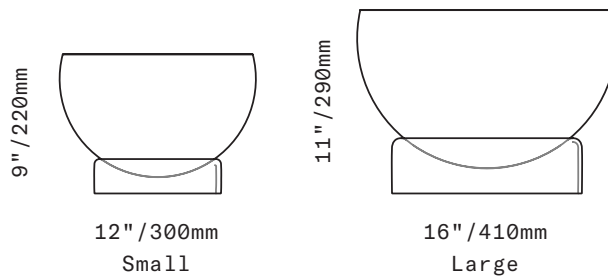

### BOWL

Back row from left: Large in Smoke, Plum, and Fuchsia  
Front row from left: Small in Copper Ruby, Olivin, and Pine Tree Green

The View Bowl is created by combining two separate shapes while hot on the glass blower's pipe. The form of the bowl is pressed against a cylindrical base, the rounded surface of the bowl pushing into the space within the cylinder. The tops and bottoms are then cut and polished. Each View Bowl is made up of two transparent colors, one for the bowl and one for the base, creating a complex color relationship.

All glass dimensions are approximate – handblown glass dimensions vary by nature and intent

Made in the Czech Republic

BL731 [---] Small

BL732 [---] Large

- Copper Ruby [COP]
- Olivin [OLV]
- Pine Tree Green [TRQ]
- Fuchsia [FUS]
- Plum [PLM]
- Smoke [SMK]