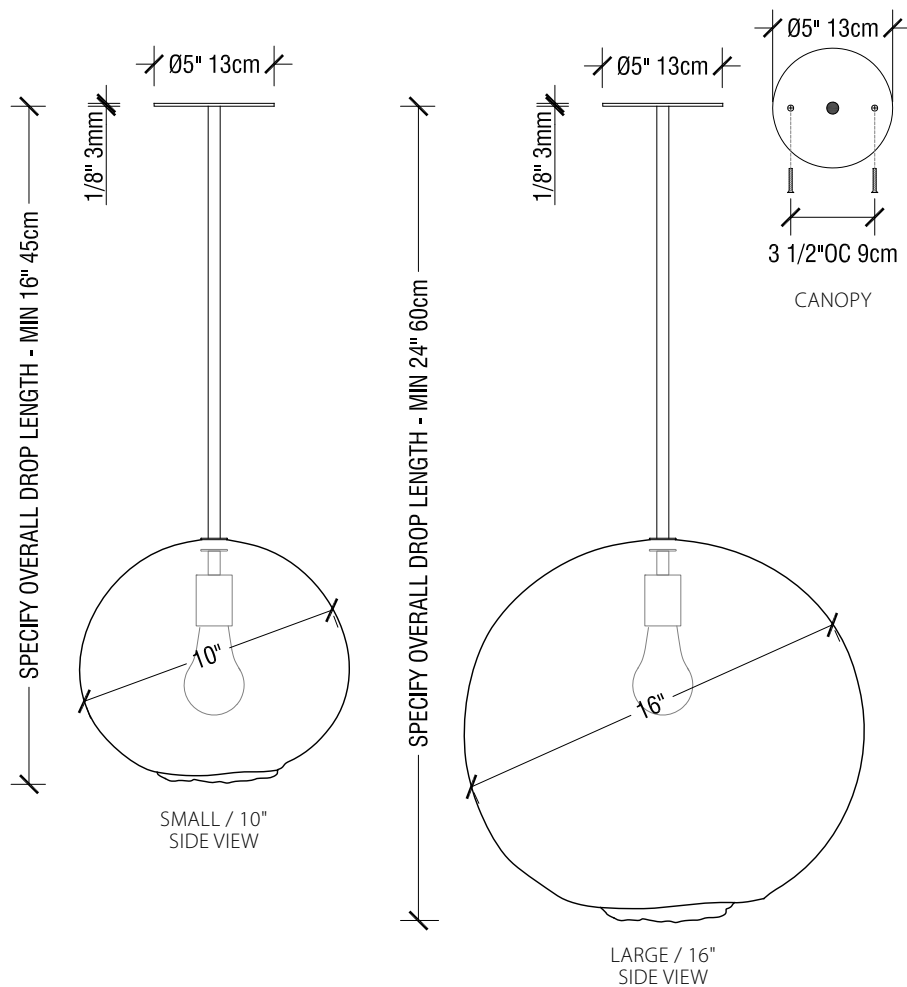

float pendant

Spherical shades of handblown Czech glass with a molten, organically shaped open mouth. Available in opaque white glass, clear glass, and three transparent glass colors. Handblown, no two exactly alike.

Socket: 120V E26 60W Max

Canopy: Brass canopy with exposed fasteners. Recessed steel electrical box required for installation

Pendant suspended from canopy on rigid brass stem (not field adjustable)

Specify overall drop length

Minimum overall drop length is 16"/45cm (LT251) and 24"/60cm (LT252). Lengths over 48"/122cm (LT251) and 53"/135cm (LT252) available at additional cost

Bulb included

Standard metal finishes: dark oxidized / brushed brass (other finishes available on request)

Five glass colors available (including clear)

All glass dimensions are approximate – handblown glass dimensions vary by nature and intent

Handblown in the Czech Republic

available in transparent colors:

LT251 --- float pendant small dark oxidized

LT251 --- B float pendant small brushed brass

LT252 --- float pendant large dark oxidized

LT252 --- B float pendant large brushed brass

10"Dia (25cm) glass

10"Dia (25cm) glass

16"Dia (41cm) glass

16"Dia (41cm) glass