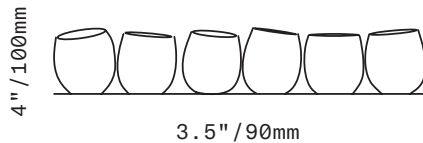

SKLO

Drink

CUP

From left: Opaque Blue Palette, Transparent Blue Palette

From left: Opaque Red Palette, Transparent Red Palette

Drink is a collection of minimal glassware with a focus on color. Available in sets of four, in four palettes of either opaque or transparent glass colors. Drink are intentionally irregular, with a distinct off-center attitude that identifies them as skillfully handmade. Each is individually handblown, no two are exactly alike.

All glass dimensions are approximate – handblown glass dimensions vary by nature and intent

Made in the Czech Republic

CU101 [---]

Glass colors

Drink Cup Set of 4

- Opaque Blue Palette [POB]
- Transparent Blue Palette [PTB]
- Opaque Red Palette [POR]
- Transparent Red Palette [PTR]