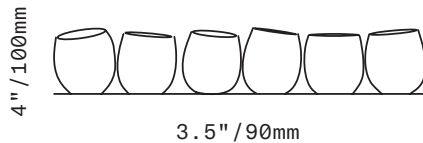

SkLO

Drink

CUP

From left: Opaque Blue Palette, Transparent Blue Palette

From left: Opaque Red Palette, Transparent Red Palette

Drink is a collection of minimal glassware with a focus on color. Available in sets of four, in four palettes of either opaque or transparent glass colors. Drink are intentionally irregular, with a distinct off-center attitude that identifies them as skillfully handmade. Each is individually handblown, no two are exactly alike.

All glass dimensions are approximate – handblown glass dimensions vary by nature and intent

Made in the Czech Republic

CU101 [---]

Glass colors

Drink Cup

- Opaque Blue Palette [POB]
- Transparent Blue Palette [PTB]
- Opaque Red Palette [POR]
- Transparent Red Palette [PTR]