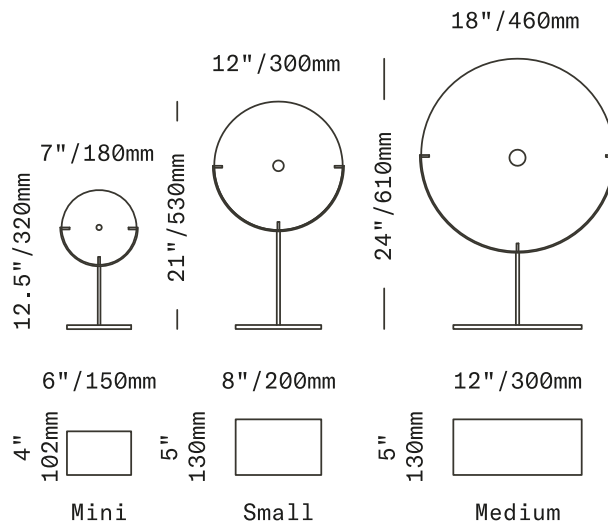

SkLO

Pool

OBJECT

Small/Plum on Brushed Brass table stand

SkLO Pool Objects are discs of handblown Czech glass with open mouths at the center where the pieces are broken from the glassmaster's pipe and flame polished, giving each a unique detail. Presented on solid brass table stands. NOTE: The Large size Pool Object is not available with the brass table stand.

All glass dimensions are approximate – handblown glass dimensions vary by nature and intent

Made in the Czech Republic

SC318 [---][--]
SC312 [---][--]
SC313 [---][--]

Mini
Small
Medium

Glass colors

- Gray [GRY]
- Light Beige [LBE]
- New Blue [NBL]
- Plum [PLM]
- Smoke [SMK]
- Smokey Gray [SMG]
- Steel Blue [SBL]
- Strawberry [STB]
- White [WHT]