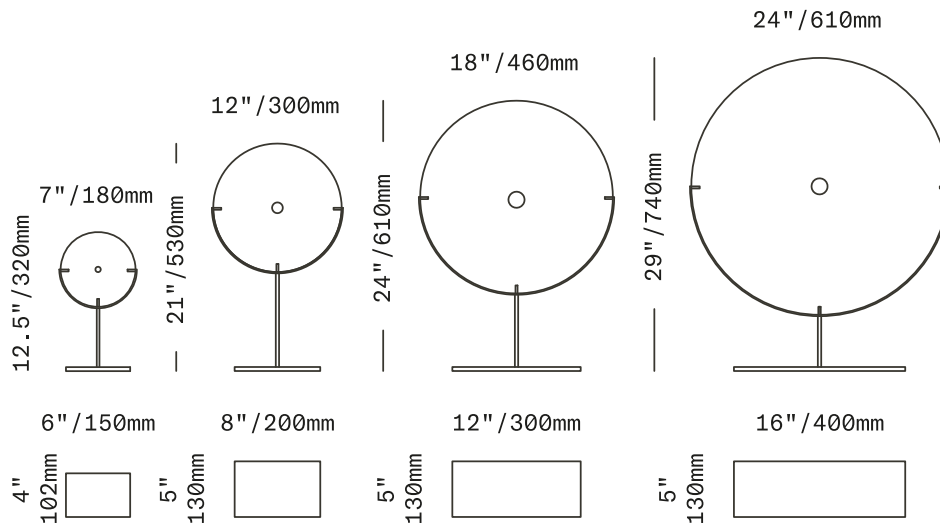

From left: Mini/Gray, Medium/New Blue, Large/Steel Blue, Small/Smoke on Dark Oxidized steel table stands

SkLO Pool Objects are discs of handblown Czech glass with open mouths at the center where the pieces are broken from the glassmaster's pipe and flame polished, giving each a unique detail. Presented on steel table stands.

All glass dimensions are approximate – handblown glass dimensions vary by nature and intent

Made in the Czech Republic

SC304 [---][--] Mini
SC308 [---][--] Small
SC309 [---][--] Medium
SC310 [---][--] Large

Glass colors

- Gray [GRY]
- Light Beige [LBE]
- New Blue [NBL]
- Plum [PLM]
- Smoke [SMK]
- Smokey Gray [SMG]
- Steel Blue [SBL]
- Strawberry [STB]
- White [WHT]

Metal finishes

- Dark Oxidized [DX]
- Brushed Nickel [BN]
- Polished Nickel [PN]