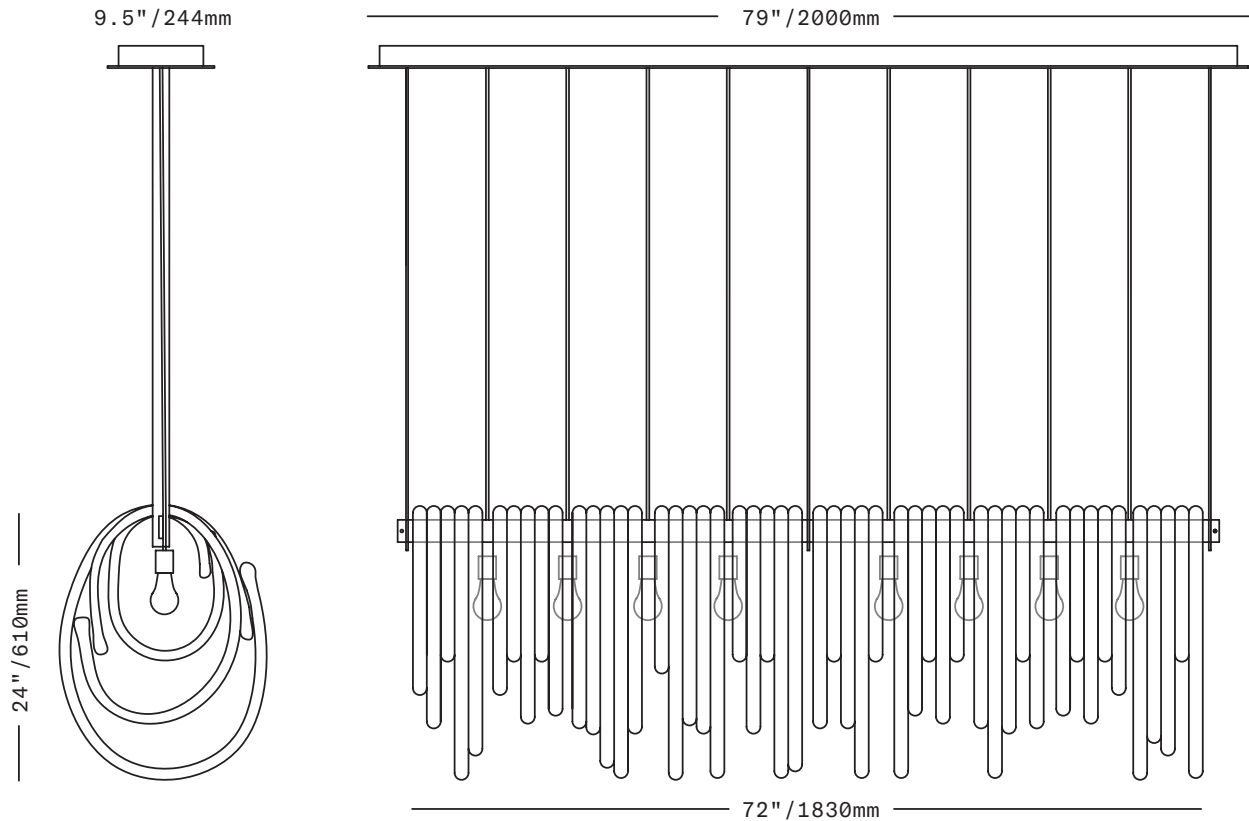

SkLO

Lasso 72

CHANDELIER

Large, linear light fixture featuring a long row of glass loops supported on a steel armature. The glass loops come in different sizes, showcasing the amazing quality and clarity of the Czech handblown glass. Each loop is made by hand, so each is unique and slightly different, lending the finished composition a very organic feel. Each socket hangs individually from the canopy on an exposed fabric-wrapped electrical cord and nestles within the glass loops.

UL listed suitable for dry locations only (US & Canada)

Sockets 120V E26 60W Max

LED bulbs included

Requires recessed electrical box for installation

Does NOT accommodate sloped ceilings

Specify overall drop length – not field adjustable

Fixture weight (approximate): 450lbs/205kg

Allow 12 weeks for delivery

All glass dimensions are approximate – handblown glass dimensions vary by nature and intent

Made in the Czech Republic

LT142 [--][--]