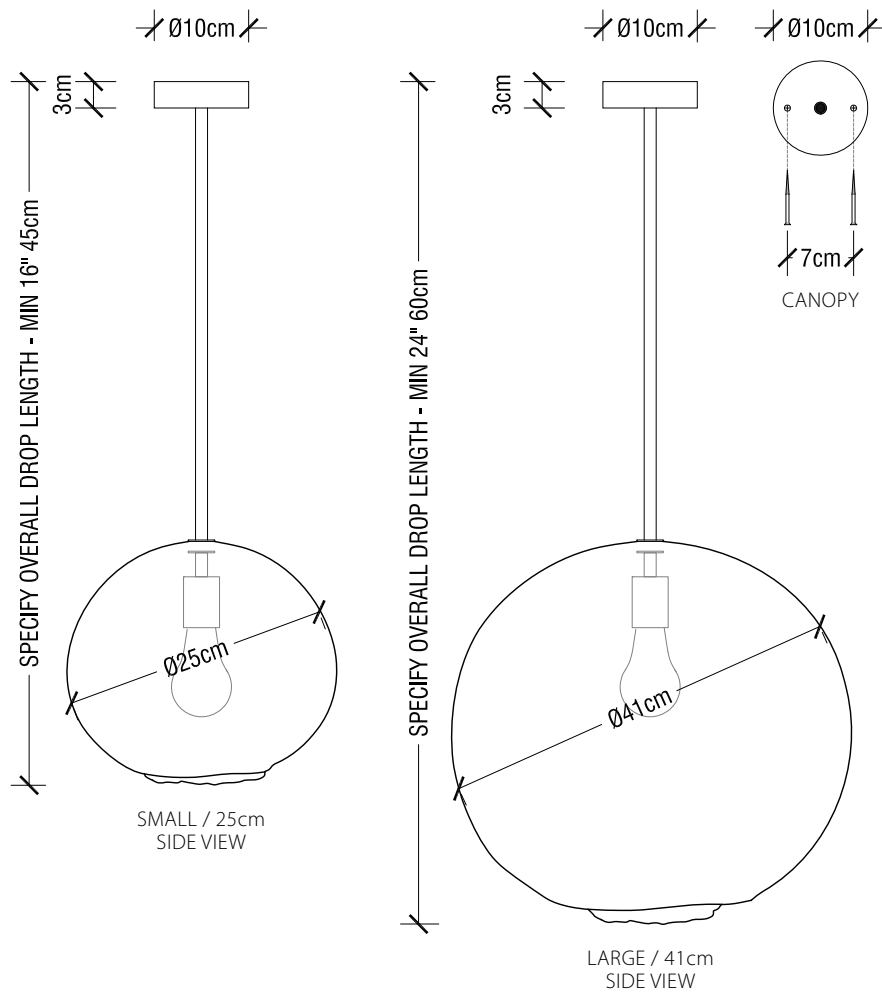

float pendant

CE ENE CB

Spherical shades of handblown Czech glass with a molten, organically shaped open mouth. Available in opaque white glass, clear glass, and three transparent glass colors. Handblown, no two exactly alike.

Socket: 220-240V E27 40W Max

Canopy: Brass canopy with exposed fasteners

Pendant suspended from canopy on rigid brass stem (not field adjustable)

Specify overall drop length

Minimum overall drop length is 45cm (LT251) and 60cm (LT252). Lengths over 122cm (LT251) and 135cm (LT252) available at additional cost

available in transparent colors:

- | | | |
|--------------------|--|----------------|
| LT251 --- | float pendant small dark oxidized | 25cm Dia glass |
| LT251 --- B | float pendant small brushed brass | 25cm Dia glass |
| LT252 --- | float pendant large dark oxidized | 41cm Dia glass |
| LT252 --- B | float pendant large brushed brass | 41cm Dia glass |